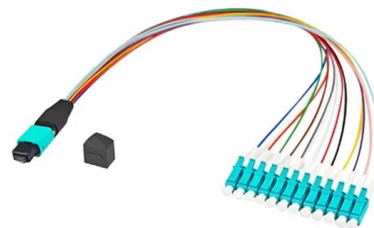

## Overview

---

The MBN-FOSC-A18-8 is an outdoor 8 core fiber optic termination box designed to serve as a termination point for feeder cables connecting to drop cables within FTTx communication networks. Purpose: This kind of split box is mainly used for family-specific optical fiber protection box with two layers. It facilitates fiber splicing, splitting, and distribution while offering robust protection and efficient. The box is not only used in waterproof situations, but also can be used for indoor cable deployment by replacing ordinary pna fiber adapters and kits.

## Philippines Debugging Terminal Box 8-core

---

### Core 110f

Core 110f Q-SYS network + analog I/O processor (v2) The Q-SYS(TM) Core 110f v2 processor provides a fully integrated audio, video and control solution for

### 8 Core PC ABS IP65 Terminal Box

De 8 Core Terminal Box is in krúsjale komponent yn FTTX-kommunikaasje wurkssystemen, Servearje as it beëinigen fan 'e beëiniging foar de feeder kabelferbining.