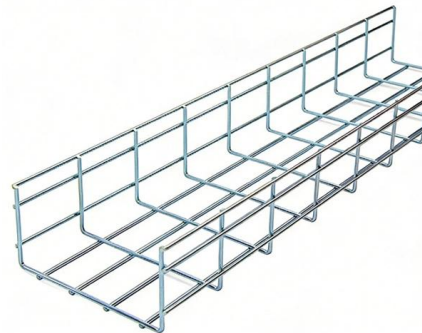

Nap Box 8 Port FTTH Fiber Splitter Box 8 PLC Box

Features: 8 Core Outdoor Plastic Fiber Optic Cable Distribution/Termination Box 1. Familiar industry interface for users, crafted from high-impact PC/ABS plastic.