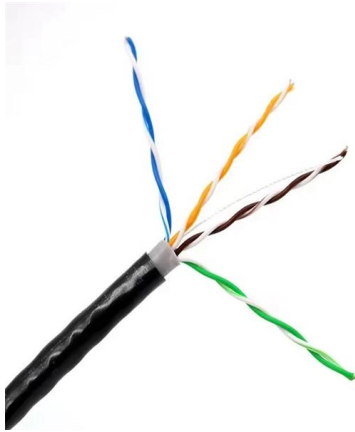

24 Core Nap Box Fiber Optic Distribution Box 24 Core With 2 Brackets

Buy 24 Core Nap Box Fiber Optic Distribution Box
24 Core With 2 Brackets Fiber Optic Terminal Box
FTTH online today! > Product Overview The
equipment is widely used as a termination point
for the

Fiber optic terminal box 8 core Desktop Type SC APC

Brand Name COMPTYCO. Certification CE. Origin
CN(Origin). Item Length 1m. Fiber Type
Multimode. Connector Type SC/APC. There could
be some deviations due

Contact Us

For datasheets, pricing, or custom high-speed optical interconnect solutions,
please visit:

<https://www.syropy.com.pl>