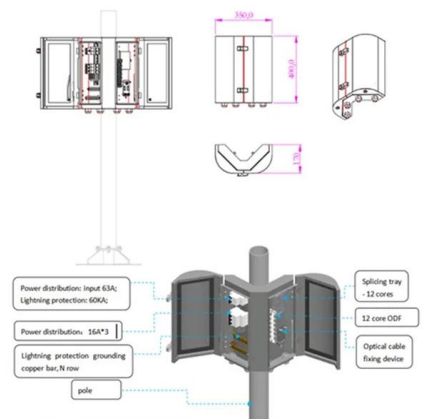

PH enters AI infrastructure race with PLDT's landmark

The Philippines has officially entered the hyperscale data race with the launch of VITRO Sta. Rosa, a 50-megawatt facility built specifically to support