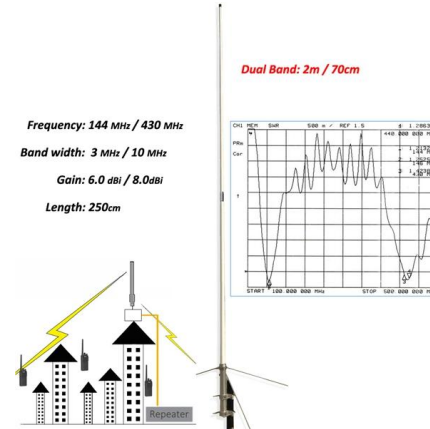

Rj45 Modular Box

Compact RJ45 Box Buying Guide Overview When it comes to choosing the perfect RJ45 box for your network setup, it's essential to consider factors such as compatibility, ease of use, and durability.

Single Port FTTH Fiber Optic Panel Terminal Desktop Junction Box

Desktop box fiber into the round hole with a two-position fiber optic adapters and pigtails or resettlement hole covered wire cable, to be completed and the access port output, single or dual-core fiber.