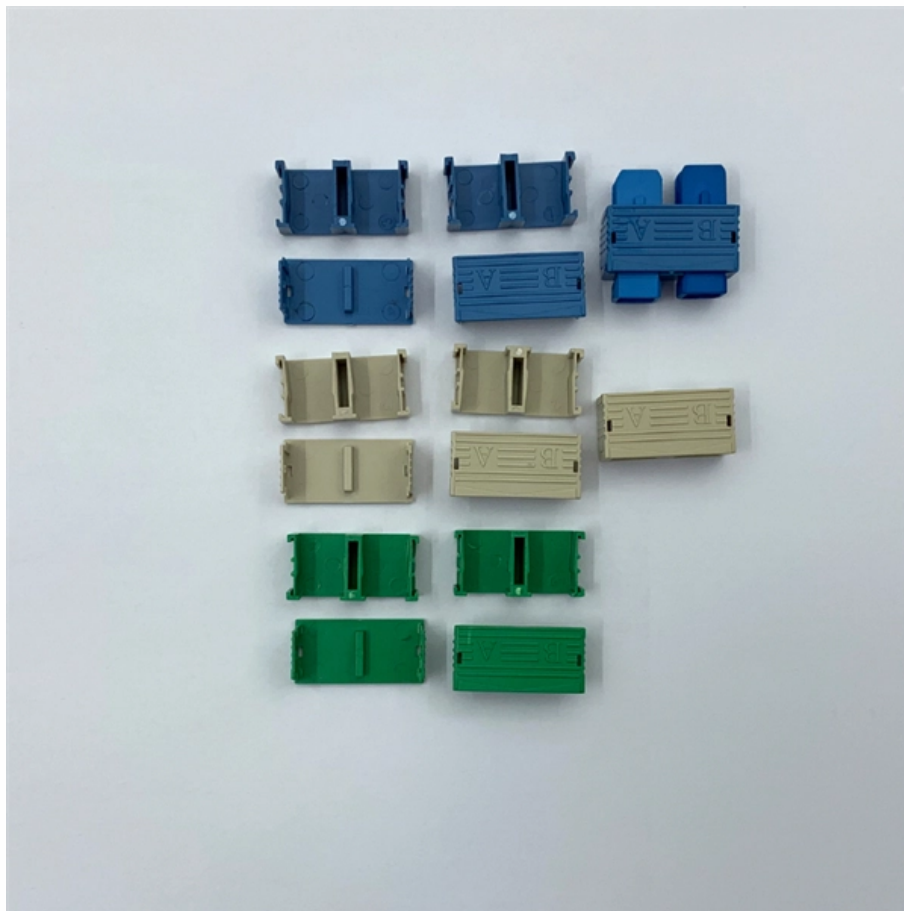

Philippine Terminal Box Single Chip

Philippine Terminal Box Single Chip

ZJW 86x86mm FTTH Fiber Panel Fiber Optic Terminal Dual SC Junction Box

Thank you very much! > Package includes: 1 x Outdoor Terminal Junction Box (not include SC connectors and fiber jumpers). #Fiber optic terminal box #86x86 #fiber junction box #panel #fiber

Manila Airport Terminal 1 Passenger Information Guide

Terminal 1 at Manila International Airport services the majority of international airlines arriving in the Philippines. On this page you will find information on the services