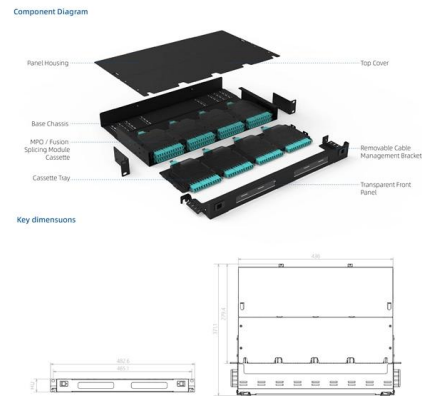

Manila Airport Terminal 1 Passenger Information Guide

Terminal 1 at Manila International Airport services the majority of international airlines arriving in the Philippines. On this page you will find information on the services