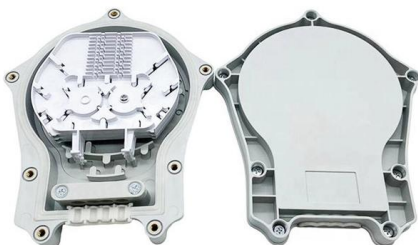

Metal 8 Ports Fiber Terminal Box for 8 Core Splice and

Description The 8 ports metal fiber terminal box is similar to the fiber optic patch panel in appearance and function, which designed to connect optical fiber cable

8 core fiber optic splice box

Types of 8-Core Fiber Optic Splice Boxes An 8-core fiber optic splice box is a critical component in fiber optic networks designed to protect spliced fiber cables, ensuring signal integrity and long-term