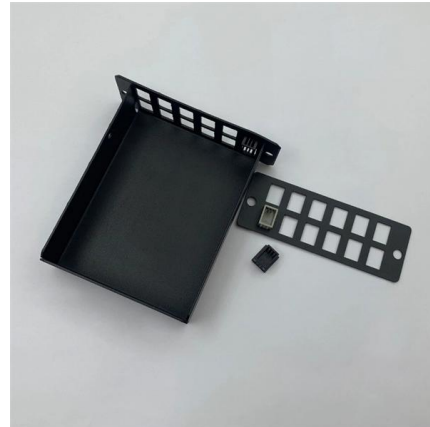

redundancy_reduction_longdoc/vocabulary_ pubmed.json at master ·

This is the official code for the paper 'Systematically Exploring Redundancy Reduction in Summarizing Long Documents'. - Wendy-Xiao/redundancy_reduction_longdoc

strongpass/js/bower_components/zxcvbn/dist/zxcvbn.js.map

An offline, deterministic, cryptographically strong, password generator. - grempe/strongpass