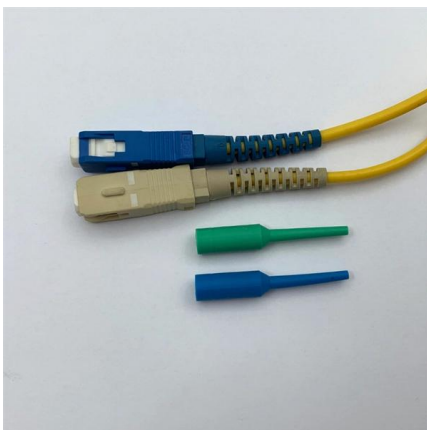

PoE Patch Panel, 12-Port Vertical Wall-Mount,

Cat6 wall-mount 12-port patch panel with RJ45 and 110 connectors guaranteed to work with your network. Specifically designed for PoE+ applications!