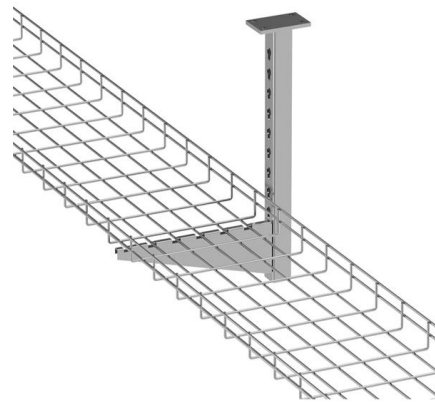

Patch Panel vs Switch: What's the Key Difference in

A clear breakdown of patch panel vs switch. Understand passive cable management (Layer 1) and active data routing (Layer 2) for a robust,

Die 12 besten Patchpanels im aktuellen Vergleich 05/2026

Welche Ports sind für meine Anforderungen am besten? Wie unterscheiden sich geschirmte und ungeschirmte Patchpanels? Welches Patchpanel bietet die beste Kompatibilität? Frag etwas anderes

Qoltec patch panel RACK, 48V , 24 ports , Passive PoE injector , Black

The patch panel is used for easy connection and switching of active network devices, such as switches, routers, multi-switches, cameras and other electronic devices.

Patch Panel vs Switch: What's the Difference and When

A patch panel is a passive device used for cable organization, while a switch is an active device that processes and forwards data. They serve

Intellinet 720342 12-Port Passives PoE-Patchpanel 1 HE 19

Intellinet 720342 12-Port Passives PoE-Patchpanel 1 HE 19" (Midspanlösung) Patchpanel mit 12 RJ45-Ports für Dateneingang und Datenausgang und Stromausgang schwarz