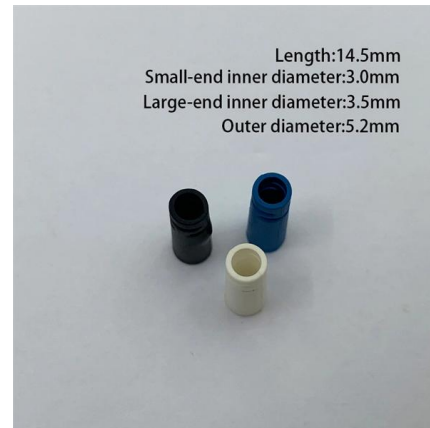

PoE Patch Panel, 12-Port Vertical Wall-Mount,

This Power over Ethernet patch panel maximizes performance with PoE+

Contact Us

For datasheets, pricing, or custom high-speed optical interconnect solutions, please visit:
<https://www.syropy.com.pl>