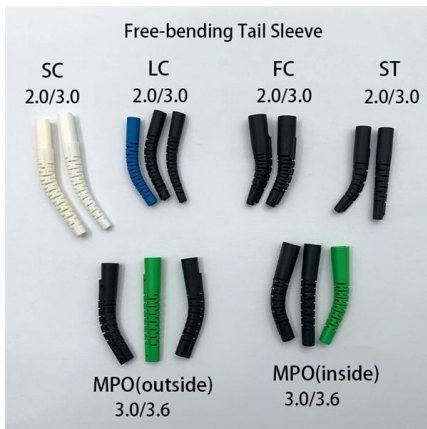

### **4 Core G657A Outdoor Fiber Optic FTTH Drop Cable**

4 Core G657A Outdoor Fiber Optic FTTH Drop Cable Most of the fiber optic drop cables are single-core and double-core structures, and can also be made into a

### **4 Core G657A Outdoor Fiber Optic FTTH Drop Cable**

4F Product name: Outdoor FTTH drop cable Fiber core: 4 Cores Cable sheath: LSZH Fiber type: G652D, G657A1 or G657A2 Certification: ISO9001:2015 Packing length: 2km per drum Application:

### FTTH drop cable, OS2, 4 cores SC/APC, G.657.A2

This cable, manufactured in accordance with the G.657.A2 standard (production in G.657.B3 possible on request at an extra charge), is used for connecting wall