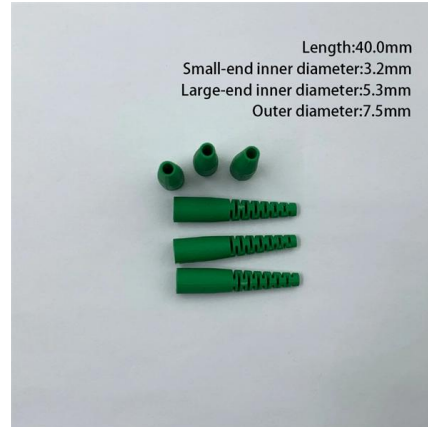

Fiber optic, drop outdoor cable

The steel wire provides additional strength suitable for aerial applications.

FTTH Fiber Drop Cable 2 / 4 / 6 / 8 Core Single Mode

FTTH Fiber Drop Cable 2 / 4 / 6 / 8 Core Single Mode Outdoor Indoor Fiber Optical Cable The FTTH drop cables are with flame retardant cable jacket and with

Contact Us

For datasheets, pricing, or custom high-speed optical interconnect solutions, please visit:
<https://www.syropy.com.pl>