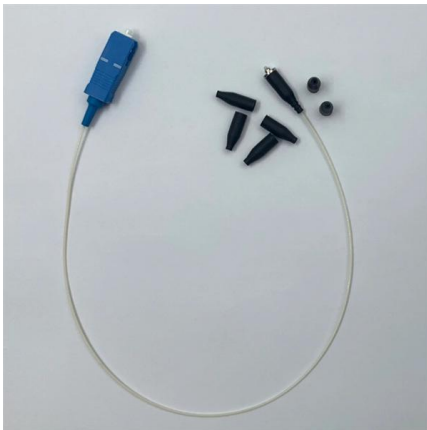

4 Core FTTH Flat Outdoor Armoured Fiber Cable

4 Core FTTH Flat Outdoor Armoured Fiber Cable Avalon FTTH Outdoor cables are used externally on buildings or for residential applications. In the center of the cable are the optical fibers, with two