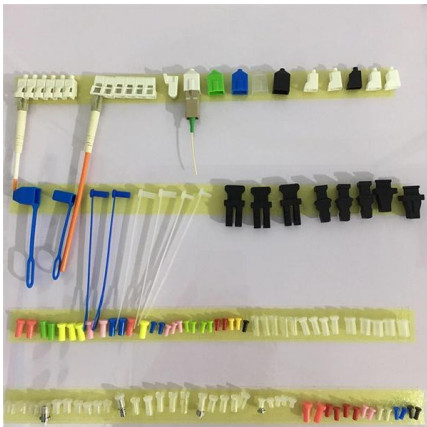

Fiber optic, drop outdoor cable

The steel wire provides additional strength suitable for aerial applications.

FTTH Fiber Drop Cable 2 / 4 / 6 / 8 Core Single Mode

FTTH Fiber Drop Cable 2 / 4 / 6 / 8 Core Single Mode Outdoor Indoor Fiber Optical Cable The FTTH drop cables are with flame retardant cable jacket and with

Contact Us

For datasheets, pricing, or custom high-speed optical interconnect solutions, please visit:
<https://www.syropy.com.pl>