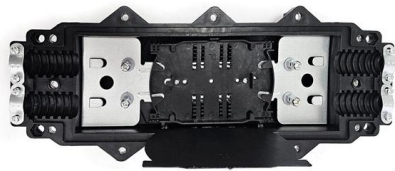

SWITCH POE DE 24 PUERTOS

- 27- puertos POE Switch con 24 puertos POE
+2*Gigabit Ethernet Uplink + 1*Gigabit SFP
Uplink port - Potencia por puerto: 15.4W