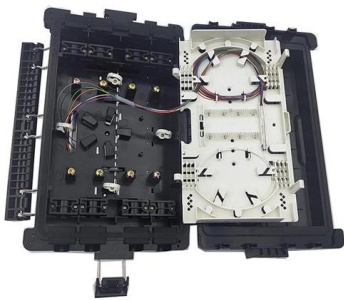

Papua New Guinea's Lae set to become Pacific hub

Port operator International Container Terminals Services is looking to improve efficiency at Papua New Guinea's ports, and opening the way for new

Odoo Inventory and Multi Warehouse Optimization for an International

See how Orbiixa delivered a full scale Odoo Inventory and Multi Warehouse solution for an international electronics distributor improving accuracy forecasting and global supply chain efficiency.. Odoo

DIS-200G-12S Industrial Gigabit Smart Managed Switch

Featuring management interfaces, including an industry-standard CLI, and Web-based UI, the DIS-200G Serie is easy to manage and provides the controls to