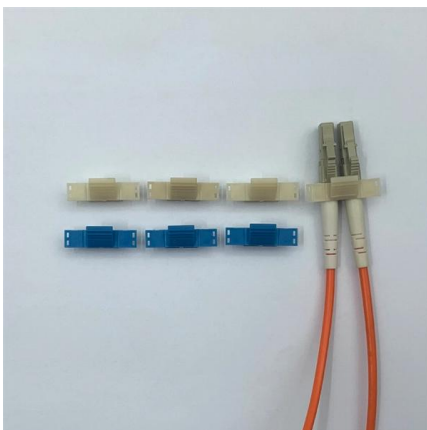

DIS-200G-12S Industrial Gigabit Smart Managed Switch

Featuring management interfaces, including an industry-standard CLI, and Web-based UI, the DIS-200G Serie is easy to manage and provides the controls to