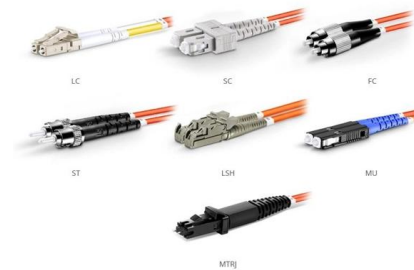

Plug For Papua New Guinea: What You Need To Know

What is the plug for Papua New Guinea? Understand the electrical outlets, their types, voltage, and figure out if you need an adapter.

OM1 Fiber Patch Cable Family