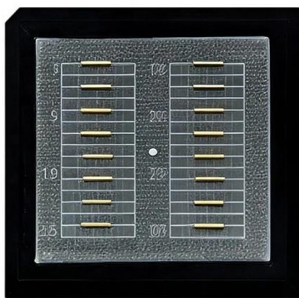

### Papau New Guinea Plug & Power Outlet o Power Plug & Socket

What type of plug is used in Papua New Guinea power outlet? The power plug and outlet used in Papua New Guinea is the type I plug. Type I plug has two flat pins set in a V shape with a grounding pin.