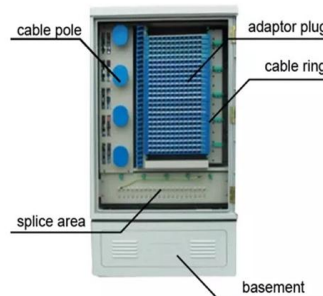

Optical Communications Products , Communication Network

Browse our optical communication connectivity products designed to help you enable your communication networks. Easily create a bill of materials list.