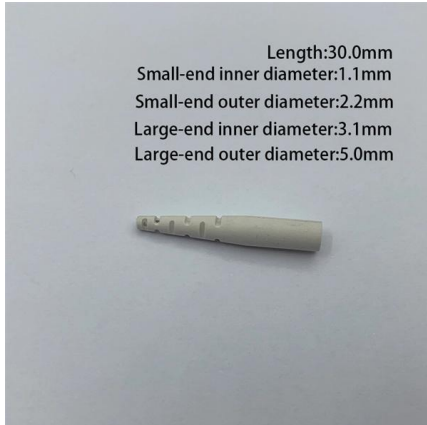

### High Voltage Installations (Management Level) - Panama Maritime

The course is intended to ensure that trainees are competent to manage and oversee high-voltage electrical installations at the management level, including establishing safe systems of work, risk