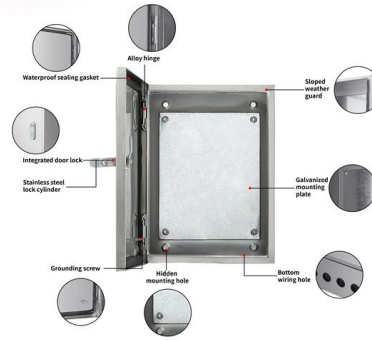

Choose from a wide variety of heavy-duty locking and standard power cords that are best-in-class and designed to transfer power from the rack PDU to active gear in