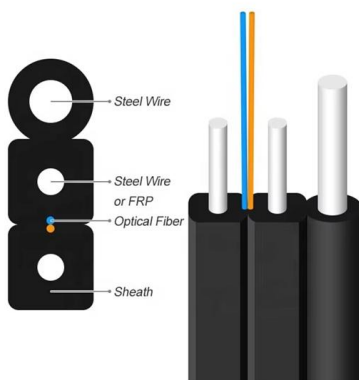

Panama Power Strips , Panama PDU Power Distribution Units,

Panama power strips and PDU power distribution units for surface mount, rack mount and general purpose applications. Multiple outlet power strips are manufactured in accordance to Panama