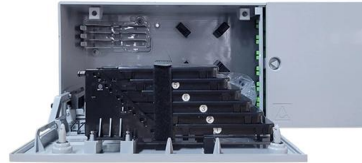

Tripp Lite PDU Hot-Swap 120V 20A Single-Phase with

Tripp Lite PDU Hot-Swap 120V 20A Single-Phase with Manual Bypass 6 NEMA 5-20R Outlets, 2 5-20P Inputs, 1U Rack/Wall power distribution unit 2.0 PDUB201U

Understanding Hot Swap: Example of Hot-Swap Circuit

To hot swap safely, connectors with staggered pins are often used to ensure that grounds and local power are established before other connections are made. In