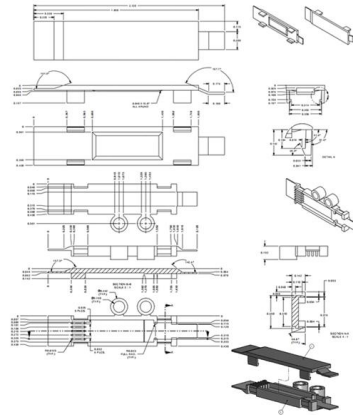

Unistrut Cable Tray Support Structures

Cable Tray systems are often used to support electric power, signal, control, instrumentation, and communication cables used for power distribution and

Cable Tray In Palestine

We supply genuine grade Cable Tray in Siaha, Sonipat, Latehar. Our highly trained and experienced professionals never mind working beyond boundaries in bringing safe and precise Cable Tray In