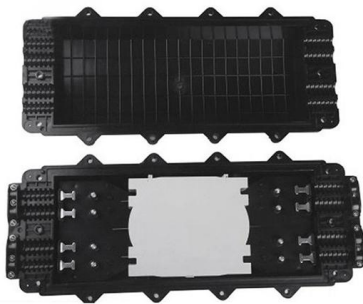

PALAU NATIONAL INFRASTRUCTURE INVESTMENT PLAN 2021

The Palau National Infrastructure Investment Plan (NIIP) outlines the Government of the Republic of Palau's (the "Government") priorities and plans for major infrastructure investments over the next ten

Cooperative Cloud Portal

Remember me for 12 hours (unless I log out).
Sign In

Palau Box-type Substation-City Product Center_4-Dongfeng-covering

Palau Low Voltage Switchgear Palau Modular Substation Palau Outdoor Ring Main Unit Palau Box-type Substation Palau Lighting Distribution Box Palau Power Switchgear Palau Underground Box