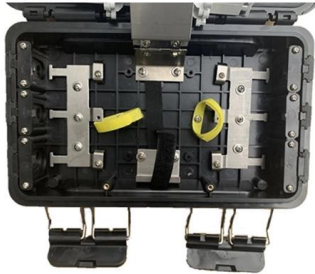

Palau Smart Distribution Box Installation

Palau Smart Distribution Box Installation

Intelligent Power Distribution Box Solution

Intelligent power distribution box is composed of traditional leakage protector, air switch, AC contactor and KC868-H8. Compared with the traditional power

DISTRIBUTION BOX SMART INSTALLATION

Our distribution boxes serve as a link between automation and field level and thus form the interface for decentralized pluggable electrical installation.

PNCC Palau SmartHub

Montage der Smart Parcel Box , Paketkasten anbringen

Ob freistehend oder an der Wand montiert - die Installation der Smart Parcel Box ist einfach, das Befestigungsmaterial wird mitgeliefert.

Smart Distribution Boxes, Complete Energy Management