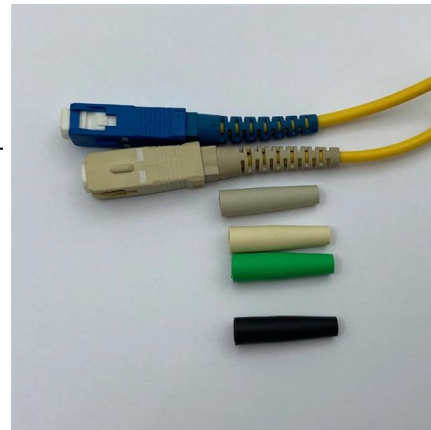

Palau Smart Distribution Box Installation

Palau Smart Distribution Box Installation

Intelligent Power Distribution Box Solution

Intelligent power distribution box is composed of traditional leakage protector, air switch, AC contactor and KC868-H8. Compared with the traditional power

DISTRIBUTION BOX SMART INSTALLATION

Our distribution boxes serve as a link between automation and field level and thus form the interface for decentralized pluggable electrical installation.

PNCC Palau SmartHub