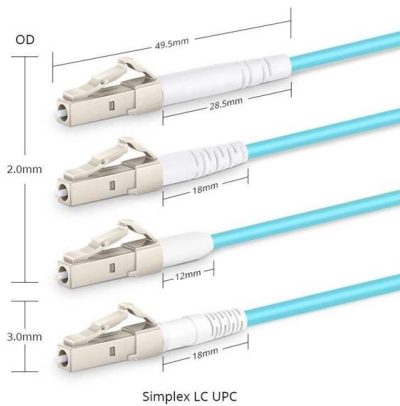

palau fiberglass cable tray , etrailer

Discover the perfect palau fiberglass cable tray for your needs from our diverse range of products.

Top Cable Tray Accessories for Australian Projects

Essential cable tray accessories enhance their performance, improve safety, and allow for custom solutions that meet specific project demands. This

Cable trays

Need help selecting the right cable ladder or -tray for your project? We offer a wide range of cable tray systems to support tubing, electrical cables and instrumentation.

Cable Tray Accessories , Pratik Cabletray System Pvt.