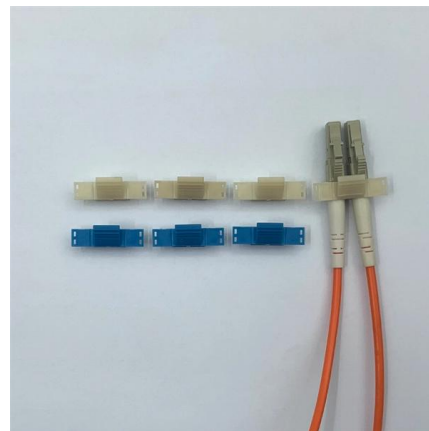

Cable Tray Accessories , PohlCon - Partner from start to future.

In addition to the covers, optional accessories in various materials and coatings are available to supplement the cable support system, e.g. gutter connectors, connecting plates, separating strips