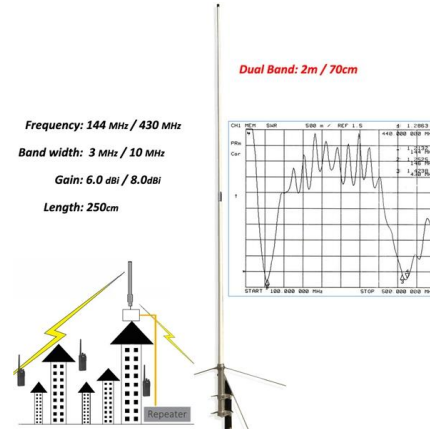

Indoor 8 Core Fiber Terminal Box for FTTH and FTTD

The Indoor 8-Core Fiber Terminal Box is a durable and versatile solution made from high-grade ABS. Ideal for indoor installations with reliable

8 Port Fiber Optic Distribution Terminal Box 8 Core

8 Port Fiber Optic Distribution Terminal Box 8 Core, Find Details and Price about Distribution Box Terminal Box from 8 Port Fiber Optic Distribution Terminal Box 8

8 cores fiber optic terminal box

Find advanced 8 cores fiber optic terminal box answers for quick and dependable data flow. Use modern technologies to improve connection for flawless communication.