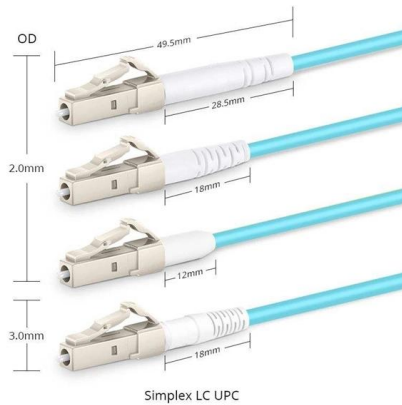

DIS-200G-12PS D-Link 8 10/10/100/1000Mbps PoE

Durable and Reliable Design The DIS-200G-12PS switch is housed in a highly resistant IP30-rated metal casing to protect the switch from harsh environmental