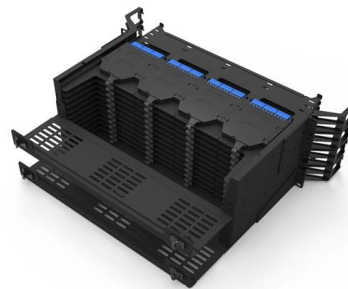

Dual Sheath Single Loose Steel Tape Armoured (PSP)

The single loose tube cables consist of 2 to 24, 250 um optical fibres in a single gel filled loose tube with helically applied E-glass non-metallic strength members, ripcord and Polyethelene (PE) inner jacket.