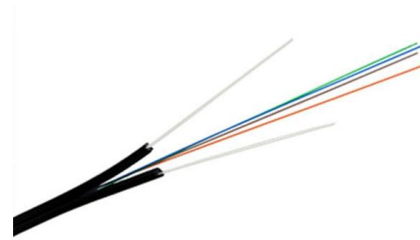

Fiber Optic Cable Assemblies

Corning offers the most complete line of connectors and factory-terminated cables, from single-fiber patch cords to high-fiber-count assemblies.