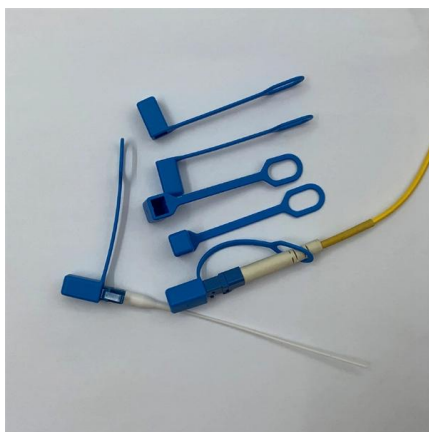

PSP fiber optic cable

Overview

This GFRP + CSM + PSP armored stranded loose tube fiber optic cable is designed for high-performance outdoor communication networks. The 5 -12 element multi loose tube cable construction consists of 24 to 144, optical fibres in 12 fibre gel filled loose tubes, SZ stranded around a Fibre Reinforced Plastic (FRP) central strength member with water swellable threads and. It combines non-metallic strength members (GFRP), central strength member (CSM), and steel tape protection (PSP) for maximum durability. It features multiple protective layers to withstand environmental conditions like humidity, heat, and soil acidity.

PSP fiber optic cable

72 Core Fiber Optic Cable GYTY53 Outdoor Armored

Description of 72 Core GYTY53 fiber optic cable
Fiber optic cable GYTY53, 2~144 fibers, central strength member (steel), jelly filled, fiber contained loose tube and

Dual Sheath Multi Loose Steel Tape Armoured (PSP)

Dual Sheath Multi Loose Steel Tape Armoured (PSP) 24 to 144 250um fibre dry core OM1, OM2, OM3, OM4 multimode or OS1 /OS2 (G.652.D) singlemode 250 um multi loose tube metallic armoured

The single loose tube cables consist of 2 to 24, 250 um optical fibres in a single gel filled loose tube with helically applied E-glass non-metallic strength members, ripcord and Polyethelene (PE) inner jacket.