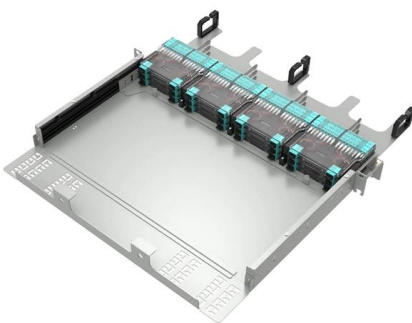

The single loose tube cables consist of 2 to 24, 250 um optical fibres in a single gel filled loose tube with helically applied E-glass non-metallic strength members, ripcord and Polyethelene (PE) inner jacket.