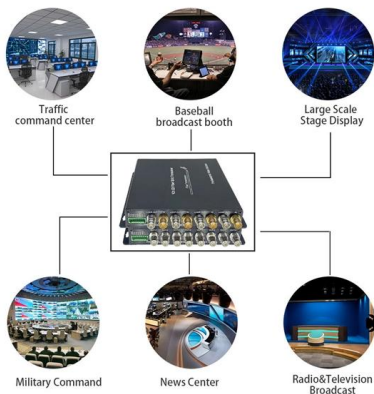

GDTSPSP Armored Hybrid Optical Fiber and Electrical

Zion Communication offers the GDTSPSP Hybrid Optical Fiber and Electrical Cable

GFRP CSM PSP Armored Stranded Loose Tube Optical Fiber Cable

In the centre, it is a steel or FRP central reinforcement. Several loose tubes or filling rods strand around the reinforcement, then wrapped with steel tape, finally sheathed with PE material. Long distance

GYTS53 Double Sheath Armored Direct Buried Fiber Optic Cable

This cable type is built for durability, resisting physical and environmental stresses, and is used in telecommunications and network infrastructures where overhead cabling is not suitable.