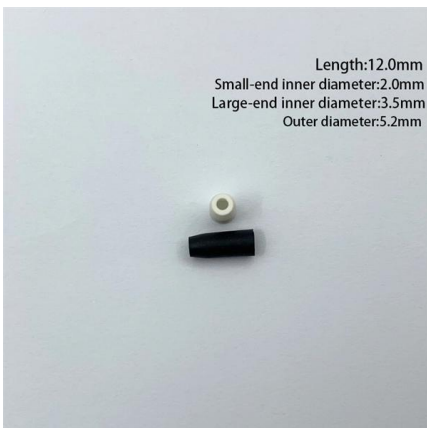

Outdoor Cut Outs and Distribution Boxes

Designed for use in overhead supply areas and outdoor settings, these products provide secure, reliable power distribution for residential, commercial, and public