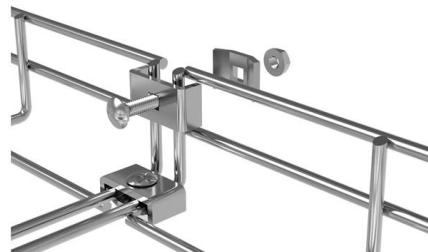

Outdoor Socket Box Weatherproof For extension Socket

IP55 Weatherproof Box - Protect Your Outdoor Connections All Year Round! Keep your outdoor electrical connections safe and dry with this IP55 Weatherproof Box.