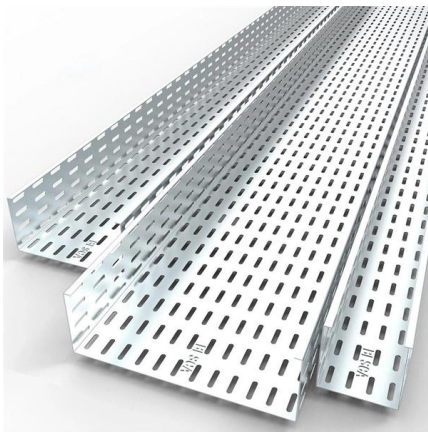

About This ?Effective Protection?Continuously protect indoor and outdoor wiring connections. Large size (12×9.1×5.1 inches external / 10.7×7.8×4.7 inches internal) with 8 cable ports. Safeguards power

Weatherproof db Box, Portable Distribution Box Supplier

Wholesale Weatherproof Distribution Box Manufacturer is crafted with weather-resistant materials that shield your electrical distribution panel, Portable

Outlet Boxes / Surface Wiring: DIY & Tools

IP65 Weatherproof Medium Outdoor Electrical Box (26.3x13.5x9.8CM), 6 Cable Outlets Extension Lead Cover with Detachable Ground Stakes for Power Strip/Holiday Lights/Socket/Timer, Black