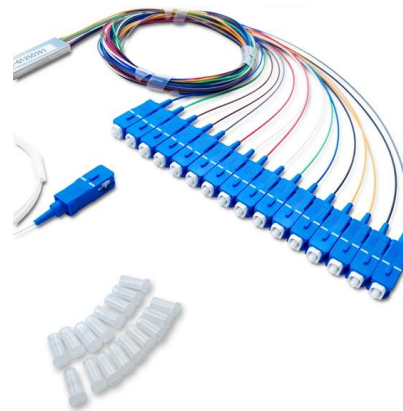

Black Fiber Optic Termination Box 96 Fibers Outdoor

Under Ground Fiber Optic Splice Enclosure 96 Cores, Outdoor Cable Enclosure Manhole Application: aerial, underground, wall-mounting, duct-mounting,

Amazon : Outdoor Fiber Enclosure

Fiber Optic Wall Mount or Pole Mount Enclosure for Indoor or Outdoor Fiber Optic Terminations and Fusion Splice installations with Couplers. (LC OS2 NO Pigtaills) This product has sustainability

om3 multimode , Black Box

ITEM# FOBC45-ZPM3-AQ-02F OM3 50/125 Multimode Bulk Fiber Optic Zipcord Cable - Indoor, OFNR PVC, 2-Strand, Aqua, Custom Length

FIBER OPTIC CABLE

RELIABLE Fiber optic cable provides extremely reliable data transmission with greater bandwidth and fidelity than copper wire.