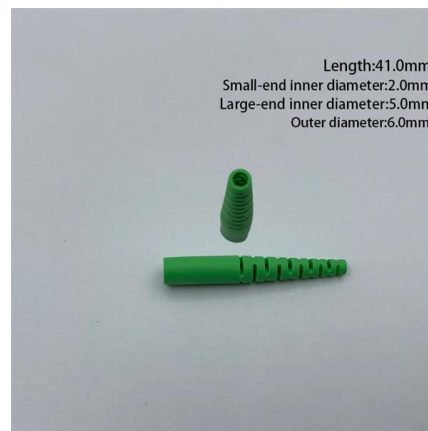

WORLD WIDE WEB JOURNAL Home

O'Reilly & Associates, Inc. 103A Morris St.
Sebastopol, CA United States