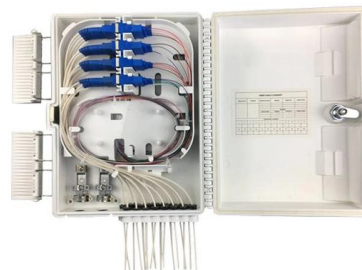

24 Port Outdoor Fiber Optic Distribution Box , AZE

AZE's Outdoor Fiber Optic Distribution Box is applicable in FTTH project and

Fiber Distribution Cabinet , Optical Cross-connect

LongXing supplies outdoor optical cross connection cabinet which is a perfect solution for outdoor fiber connection and distribution applications