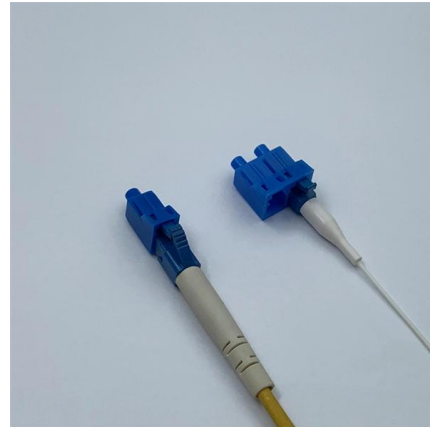

Fibre Termination Boxes outdoor , Melbye

Termination boxes for fiber optic installations in outdoor environments. Designed for all types of cables and microducts. Wall mounted and may be used as distribution