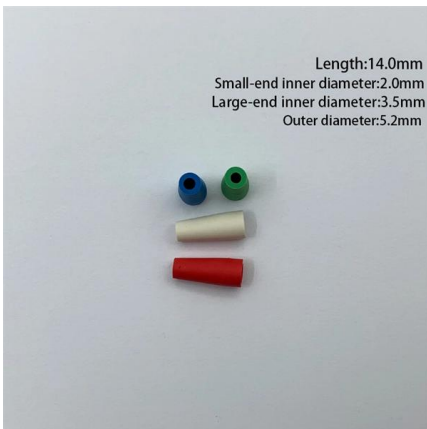

24 Port Outdoor Fiber Optic Distribution Box , AZE

AZE's Outdoor Fiber Optic Distribution Box is applicable in FTTH project and suitable for building's outer walls application; They can distribute cables after installing