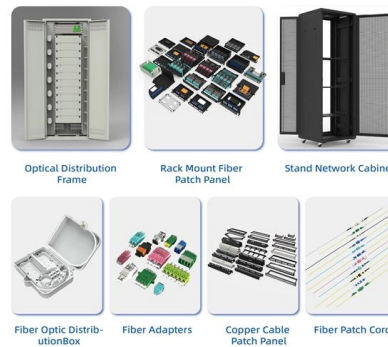

An Extensive Library of Self-Developed Products

Outdoor Rated Fiber Distribution Boxes FDU's - Primus Cable

With the changing seasons presenting new challenges for your fiber optic network to overcome, Primus Cable offers Outdoor Fiber Distribution Boxes that are designed and manufactured to endure harsh