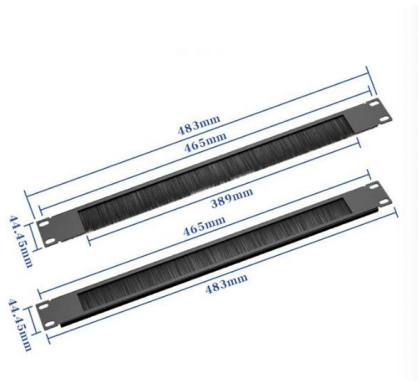

Amphenol Network Solutions > Outdoor Fiber Demarcation Box (OFD)

The Outdoor Fiber Demarcation Box (OFD) from Amphenol Network Solutions is an indoor/outdoor fiber enclosure that offers a comprehensive solution for high-density fiber connectivity and splicing. It also

Best Outdoor Fiber Optic Boxes for FTTH and NID Deployments

Choosing the right outdoor fiber optic box helps protect delicate connections while simplifying field installation. The products below are selected for durability, weather resistance, and ease of use in