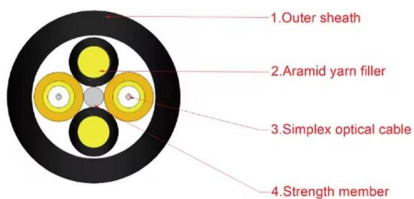

Guide to cable support systems

Universal systems for cable support structures are used for small loads. The systems are suspended from the ceiling with threaded rods, stand-off brackets allow raised floor mounting of cable trays,