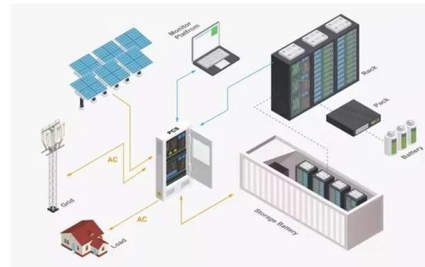

Cable Tray , EAE Electric , Medium & heavy duty cable

Explore EAE Electric's medium and heavy-duty cable tray systems designed for optimal cable management and durability in industrial and commercial applications.