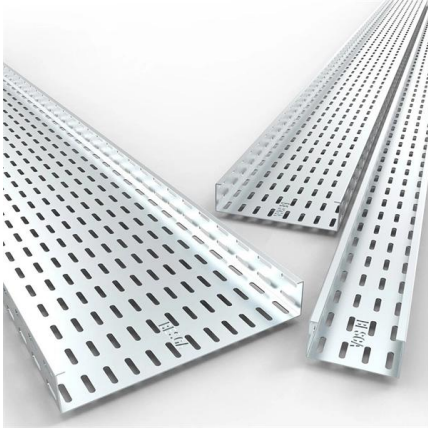

### Swifts Cable Tray Suspension Kit (SWCABKIT) , CEF

Features Y shape support with carabiner end fixings Key free release mechanism Carabiners can be used to clip on to top wires of Cablofil wire mesh cable trays

### Rooftop Cable Tray Support System

PHP's cable tray support system is engineered to sustain various sizes of cable runs on your rooftop. PHP is the leader in cable tray support systems.

### Cable Tray Supports for rooftops

Cable Tray Supports As buildings contain more and more devices and systems requiring structured cabling, the need for sturdy cable tray supports is growing.