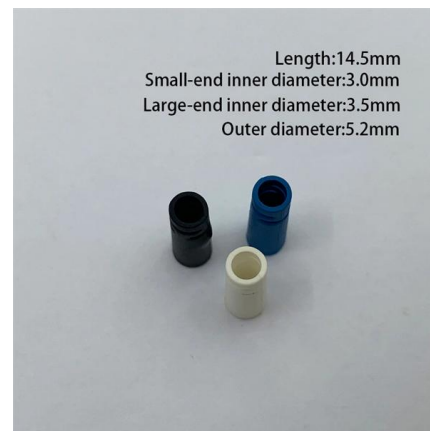

Unex

Hier sollte eine Beschreibung angezeigt werden, diese Seite lässt dies jedoch nicht zu.