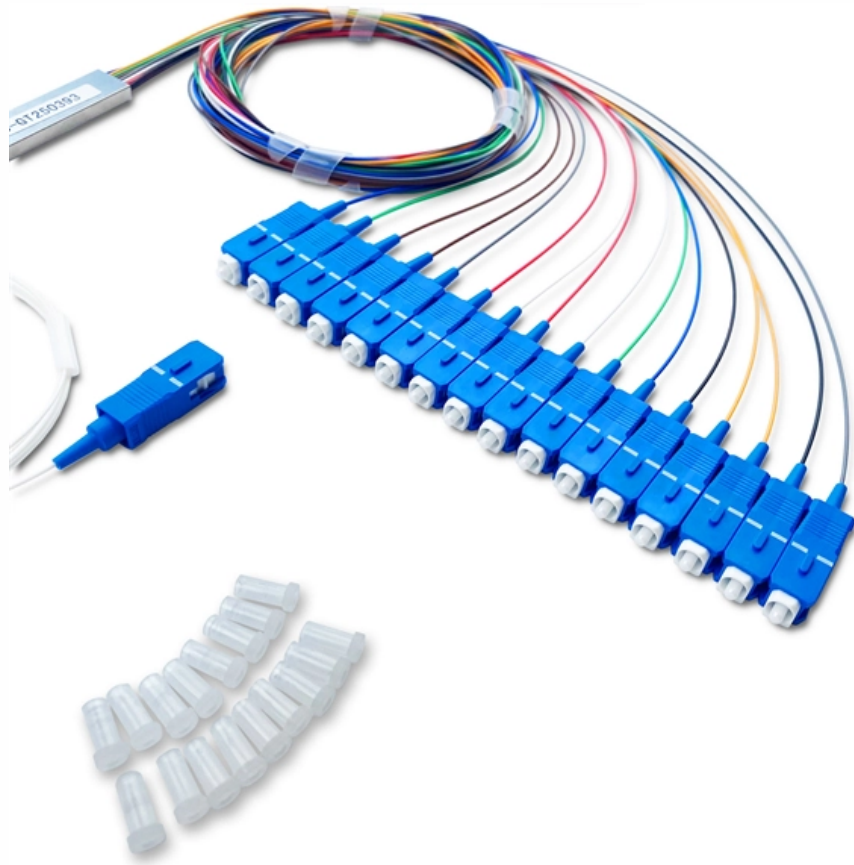

Outdoor Single-Mode Optical Cable Model 6

Outdoor Single-Mode Optical Cable Model 6

6 Fiber Single Mode Multitube Fiber Optic

6 Fiber Single Mode Multitube Fiber Optic Cable
Part No. 1-2225406-4

6 Strand Singlemode Riser Fiber Optic Cable

PE jacket Outdoor Fiber Optic Cable, 6 Strand Outdoor Fiber Optic

The Dielectric Dry Flat Drop Cable is composed of bare colored optical fibers (available fiber counts are 1, 2, 4, 6 and 12) with water blocking aramid yarn inside a 3.0mm dry buffer tube.

FDSD006P9

Product Overview Product Category: Fiber Distribution Cable Suitable Applications: Premise Backbone

6 Core Optical Fiber Cable

Our 6 Core FTTH Single Mode Optical Fiber Cables are designed to meet the high demands of modern telecommunications networks. With an outer diameter (OD) of 5.8mm, these cables are engineered

Technical features multi-tube model: without Armoured steel band structure, excellent mechanical and environmental performance. Rational design and accurate control of excessive length of the optical

2121106-4 , CommScope