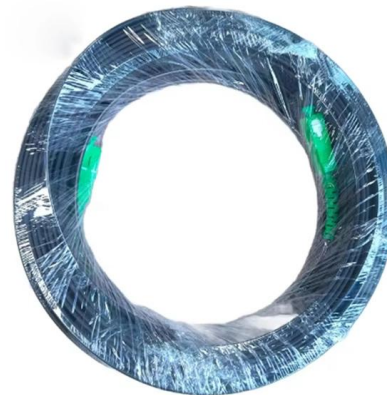

Corning Freedm One, 6 Strand, Indoor/Outdoor

Corning Cable Systems FREEDM® One Cables are flame-retardant, UV-resistant, indoor/outdoor cables designed for aerial, duct and direct-buried applications with