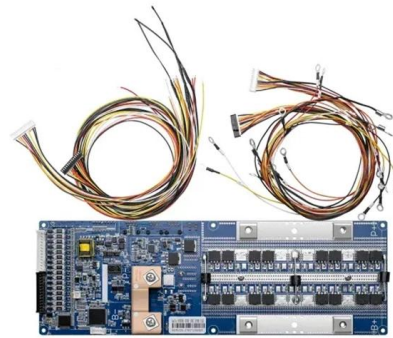

Fiber Optic Cable Types Explained

Our comprehensive guide to types of fiber optic cables. Learn all about the differences between single mode and multimode cables, as well as the various