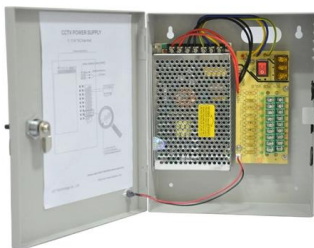

OS2 LC to LC Outdoor Armored Fiber Optic Cable 4

Experience unmatched speed and performance with this advanced fiber optic cable. Easy Installation and Connectivity--- The OS2 LC 4-core outdoor armored fiber