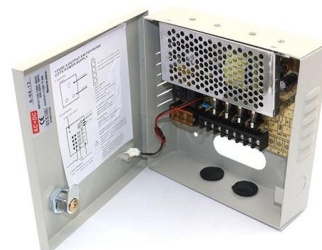

Single Mode vs Multimode Fiber, What is The

In this in-depth single mode vs. Multimode Fiber comparison, I will compare those two fiber optic cables, helping you learn the difference and