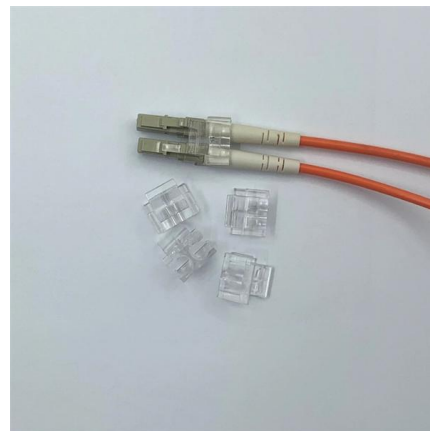

ROC Outdoor Drop Cable Assembly

As an industry leader in optical connectivity products, Corning designs and manufactures the SST-Drop™ cable assembly with factory-terminated connectors to deliver an immediate, ready-to-install

Fiber Drop Cables

Fiber Optic Cable, Drop, Outdoor Arid Core Gel-Free Tubes, Double Jacket Dielectric