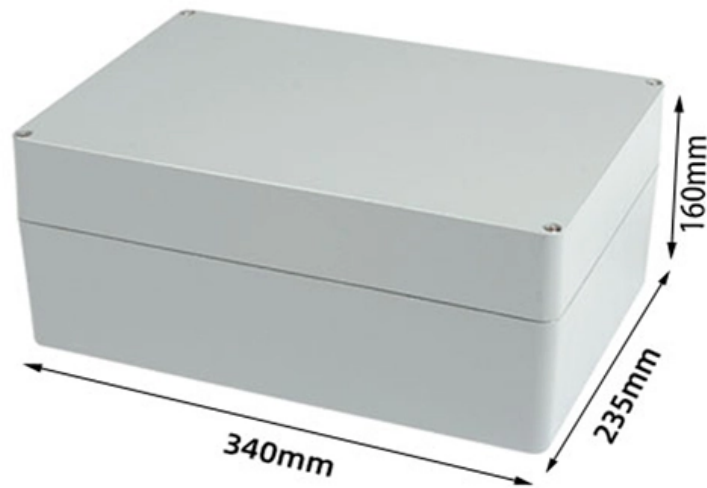

Syropy AI Connectivity

Outdoor Drop Optical Cable Fiber Fusion Specifications