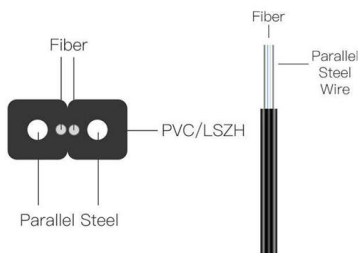

FTTH Drop Cables , Indoor & Outdoor Fiber Drop Solutions

ZION COMMUNICATION offers a full range of FTTH drop cables for indoor and outdoor installations, including flat, round, figure-8, and pre-terminated