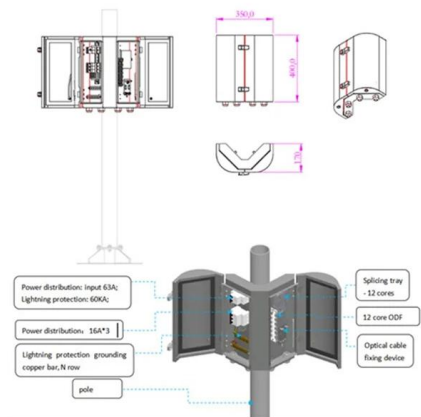

FTTH Drop Cables , Indoor & Outdoor Fiber Drop Solutions

ZION COMMUNICATION offers a full range of FTTH drop cables for indoor and outdoor installations, including flat, round, figure-8, and pre-terminated