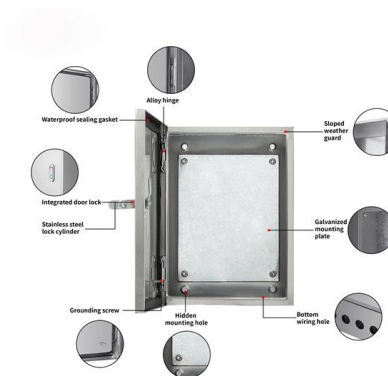

Outdoor PoE Switch Guide for Security Cameras & WiFi

Afraid of pitfalls when buying an outdoor PoE switch? Avoid common mistakes! Our guide compares models and decodes IP ratings & PoE standards

TP-Link Omada SG2005P-PD , 5 Port Outdoor PoE

TP-Link Omada SG2005P-PD , 5 Port Outdoor PoE Passthrough Gigabit Ethernet Switch , 1 PoE++ in@90W, 4 PoE+ Out Up to 64W , IP55, Static Routing, Access

PoE Outdoor Switch , Netzwerktechnik

Outdoor 4-port managed PoE switch for surveillance applications. 4 PoE ports with up to 60W PoE per port and one SFP port for uplink. Robust metal enclosure with wide temperature range, IP67 and