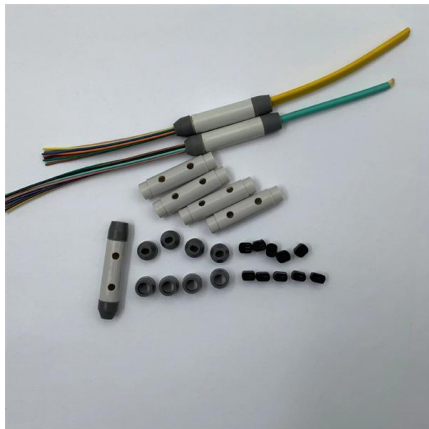

144 Core Fiber Optic Cable

Discover 144 core fiber optic cable with ADSS aerial design, G652D single-mode fiber, and CE/ROHS certification for reliable, long-life outdoor network solutions.

072EC5-14100D53 , SST-Ribbon Single-Tube, Gel

Haile 72-Core Heavy Armor Buried Fiber Optic Cable HT220-72SC

Haile 72-core heavy armor buried fiber optic cable HT220-72SC is a high-capacity, durable single-mode cable designed for demanding outdoor and underground fiber optic networks.

Multi-Loose Tube Fiber Cable

Outdoor dry core optical fiber Multi Loose Tube cable with aramid yarns as strength member and polyethylene outer jacket. Existing out of 6 tubes with a diameter of 1.9mm with 72 fibers (6t x 12f)

072EC5-14100D53 , SST-Ribbon Single-Tube, Gel

Providing up to 216 fibers in a compact design, the enhanced coupling features ensure the ribbon stack and cable act as one unit, providing long-term reliability in