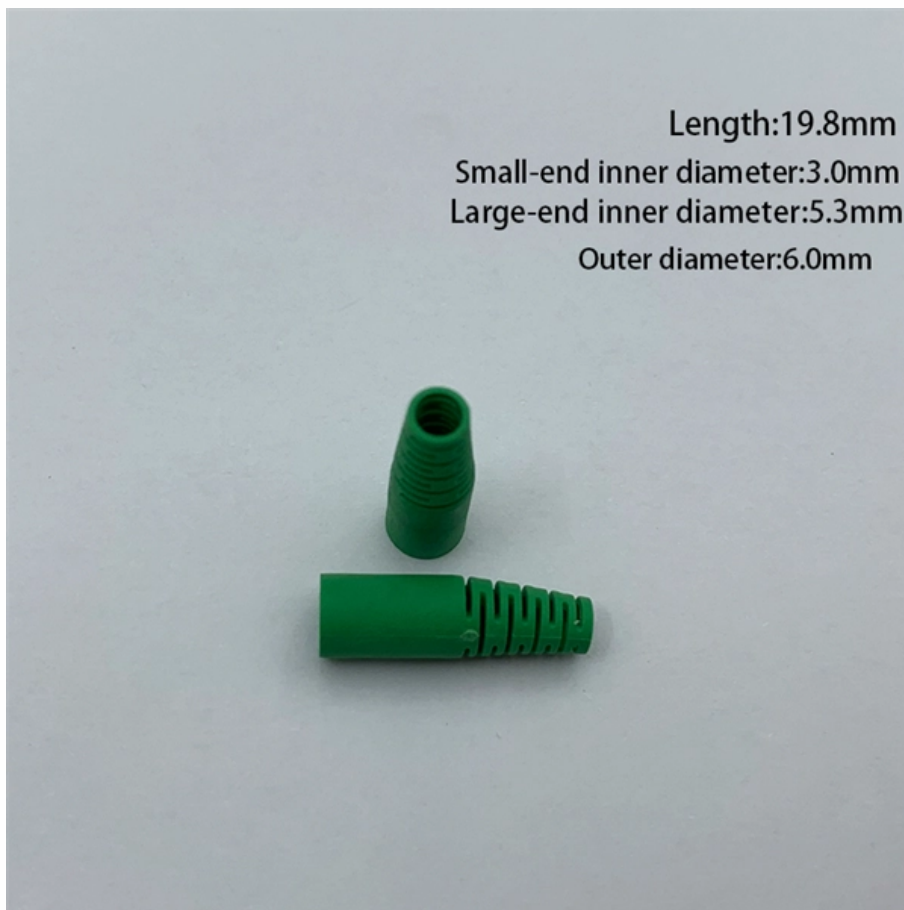

Outdoor 72-core single-mode optical cable

Outdoor 72-core single-mode optical cable

Loose Tube Outdoor Cable OS2, 8-Core, SC/UPC

High-quality SC-SC single-mode (mono-mode) Loose Tube installation outdoor cable for laying in a tube above- or underground. Black multi-purpose cable with eight cores, rodent protection and pulling aid

144 Core Fiber Optic Cable

Discover 144 core fiber optic cable with ADSS aerial design, G652D single-mode fiber, and CE/ROHS certification for reliable, long-life outdoor network solutions.

072EC5-14100D53 , SST-Ribbon Single-Tube, Gel