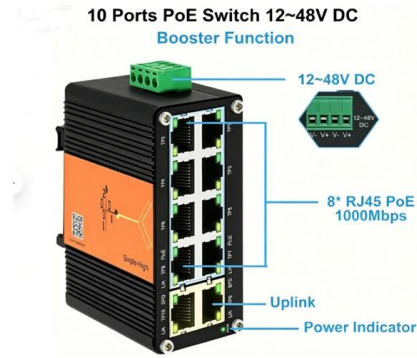

FTTH Products , OLT, ONU, Optical Splitters, Fiber

Discover essential FTTH products like OLT, ONU, optical splitters, and fiber distribution boxes. Learn how to design and deploy an efficient FTTH network for