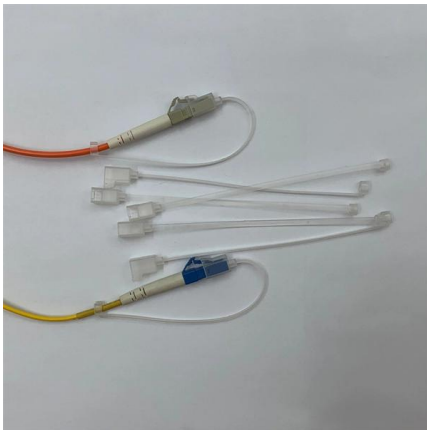

Fiber Patch Panel vs ODF : What's the Differences

When setting up a fiber optic network, two critical pieces of equipment come into consideration: the fiber patch panel and the optical distribution frame