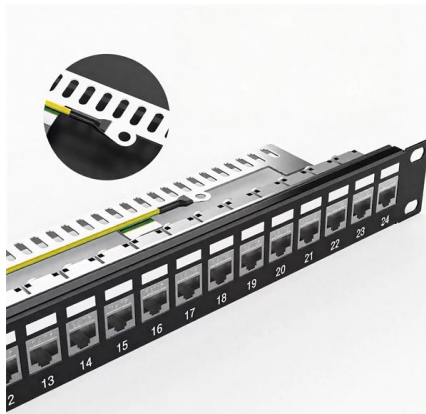

Fiber Optic Patch Panel & ODF , 1U/2U/4U Rack & Wall Mount

Professional fiber optic patch panels (ODF) for FTTH & data centers. High-density solutions available in rack mount, wall mount, and sliding configurations. Support for SC, LC, and