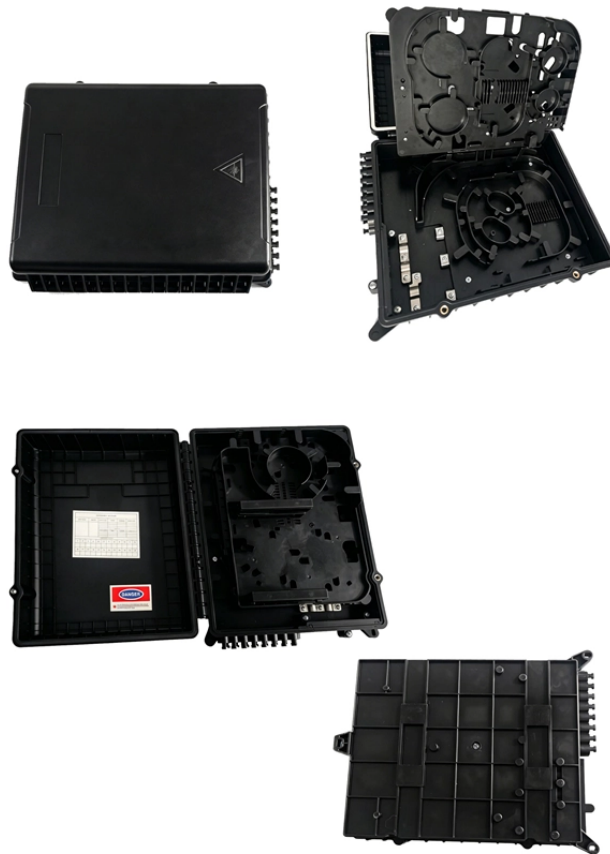

Optical module ODF patch panel

Overview

A fiber optic patch panel — also called an Optical Distribution Frame (ODF) — is the backbone of any structured fiber cabling system. The Optical Distribution Frame as the central nervous system or the primary distribution hub for your outside plant (OSP) fiber optic cables entering a building or a major facility (like a Central Office, Data Center Meet-Me-Room, or Cell Tower Shelter). ODF goes beyond connecting and managing fiber connections; it also protects the core and pigtail of the optical cable. With the rise of high-density data centers and FTTH systems, traditional ODF designs are being complemented by MPO/MTP-based fiber patch panels.

Optical module ODF patch panel

Optical Distribution Frames (ODF) for Central Office/Headend

An Optical Distribution Frame (ODF) is a central hub in fiber optic networks, crucial for managing and organizing the myriad of fiber optic cables and connections entering a facility. Unlike standard racks

Fiber Optic Patch Panel Manufacturer , Rack & ODF Panels

Fiber optic patch panels are used to terminate, manage, and distribute optical fibers in telecom and FTTH networks. Available in rack mount, sliding, rotary, and ODF designs, they support efficient fiber