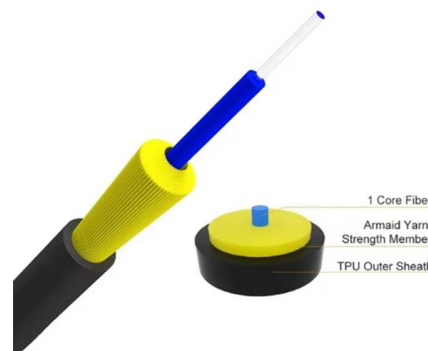

Fiber Optic Distribution Box , Terminal Box , LongXing

The fiber splicing, splitting, distribution can be done in this box, and meanwhile it provides solid protection and management for the FTTx network building.

Optical Distribution Box ODB54

ODB 54 Optical Distribution Box IP54 Wherever glass fiber connections have to be installed in a harsh environment - in offices, industry or Fiber-to-the-Building/-Home customer access networks - high

Distributors: Splice Boxes & Optical Network Terminal Boxes

You can find fiber splice boxes and distribution boxes in the EFB-Elektronik online shop with a wide range of matching distributors, module racks, subracks and accessories.