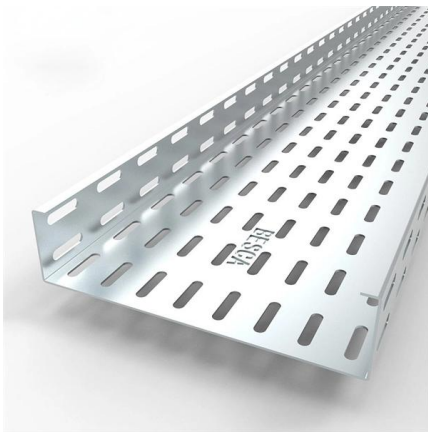

Fiber Optic Distribution Box , Terminal Box , LongXing

The fiber splicing, splitting, distribution can be done in this box, and meanwhile it provides solid protection and management for the FTTx network building.

Optical Distribution Box ODB54

ODB 54 Optical Distribution Box IP54 Wherever glass fiber connections have to be installed in a harsh environment - in offices, industry or Fiber-to-the-Building/-Home customer access networks - high

Distributors: Splice Boxes & Optical Network Terminal Boxes

You can find fiber splice boxes and distribution boxes in the EFB-Elektronik online shop with a wide range of matching distributors, module racks, subracks and accessories.