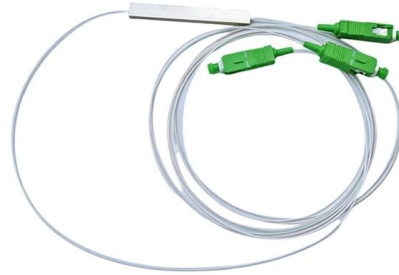

Optical Power Meter LC Connector: A Comprehensive Review

The optical power meter LC connector is a vital tool for measuring optical signal strength in fiber optic networks. It ensures accurate power level readings, helping technicians diagnose signal loss and

An Extensive Library of Self-Developed Products

1 Pcs Optical Fiber Connector SC Optical Power Meter

single mode multi-mode universal, good repeatability, strong stability this thread is M16, suitable for optical power meter or optical instrument that probe is

1.25 mm Universal / XL Optical Power Meter Adapter OPT224

For simplex / duplex connectors. 1.25 mm Universal to XL optical power meter connector adapter. Also fits duplex LC. New design in 2025: includes positive connector retention & improved quality. Use a

Tempo LC-OPM Fiber Optic Power Meter LC Adapter

Tempo LC-OPM Fiber Optic Power Meter LC Adapter is an accessory specifically designed for Optical Power Meters (OPM510/520) with standard or high-power

Power Meters & Adaptors , Fibre Cabling Test