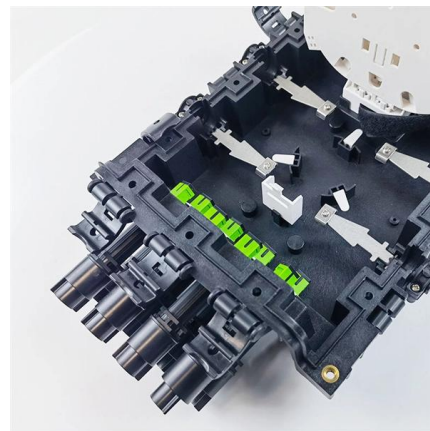

Kingfisher Power Meter Connector Adapter XL Series

Offered by Cables Plus: Screw-on connector adapter series for optical power meter SC, LC,,MPO, MTP, ST, FC, E2000, Universal 2.5 mm, universal 1.25 mm, LSA,