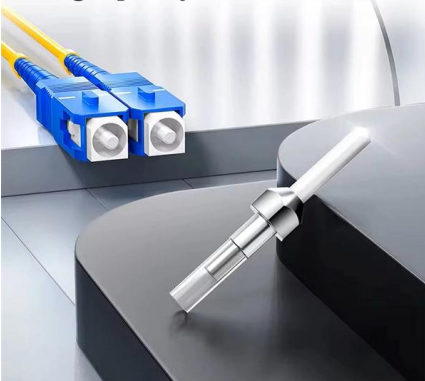

SimpliFiber Pro Optical Power Meter, SC Adapter Included

Shop SimpliFiber Pro Optical Power Meter, SC Adapter Included By Fluke Networks (SFPOWERMETER) At Graybar, Your Trusted Resource For Fiber Optic Test Equipment And Other

XL Power Meter Adapter, ST Connector , Kingfisher International

ST / XL Optical Power Meter Adapter OPT202 ST with tough metal body. For duplex ST use OPT225.

Fiber Optic Power Meters and Fault Locators , Fluke

It plays a crucial role in installing, certifying, and maintaining fiber networks by quantifying signal power and identifying potential issues that could impact

High-quality ceramic ferrule

OWL Power Meter Universal Adapters