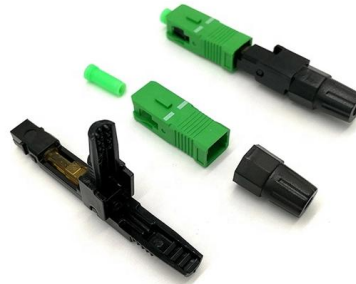

Fiber Cable Trays

Fiber Cable Trays Our Fiber Cable Tray System is a comprehensive raceway solution for data center, enterprise, central office, and mobile switching center applications. Designed to route and protect