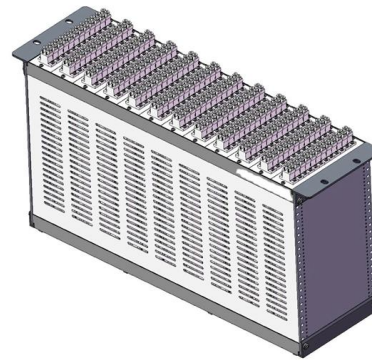

Electrical Enclosure Sizes: Comprehensive Guide to

Find the right electrical enclosure size for any project. This guide covers standard sizes, selection tips, ratings, and sizing charts.