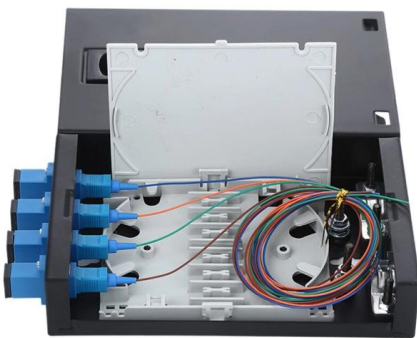

Amazon : Lc Fiber Patch Panel

LC-OM3 12 Duplex 24 Port Fiber Enclosure Box - 1 RU Rack Mount Multimode LC-UPC Kit for 19" Racks - Includes Splice Trays, OM3 Pigtails Fiber Optic Cables, and LGX Loaded Patch Panel Add

Fiber Optic Patch Panel , ODF Optical Distribution

Optimize your network management with our high-density Fiber Optic Patch

ODF LC 24 port 1U Patch Panel

Fiber Optic Terminal Box for FTTH Network. Manages and protects fiber links. Fits various optical fiber systems. Available in common sizes. High-quality, micro

12 Port Fiber Patch Panel SC FC LC Pigtail ODF 1U

12 Port Fiber Patch Panel SC FC LC Pigtail ODF 1U Optical Fiber Terminal Box Optical Fiber Distribution Frame Warranty : This is a consumable without

12 port Fiber Optic Patch Panel SC LC 19? 1U Drawer Type