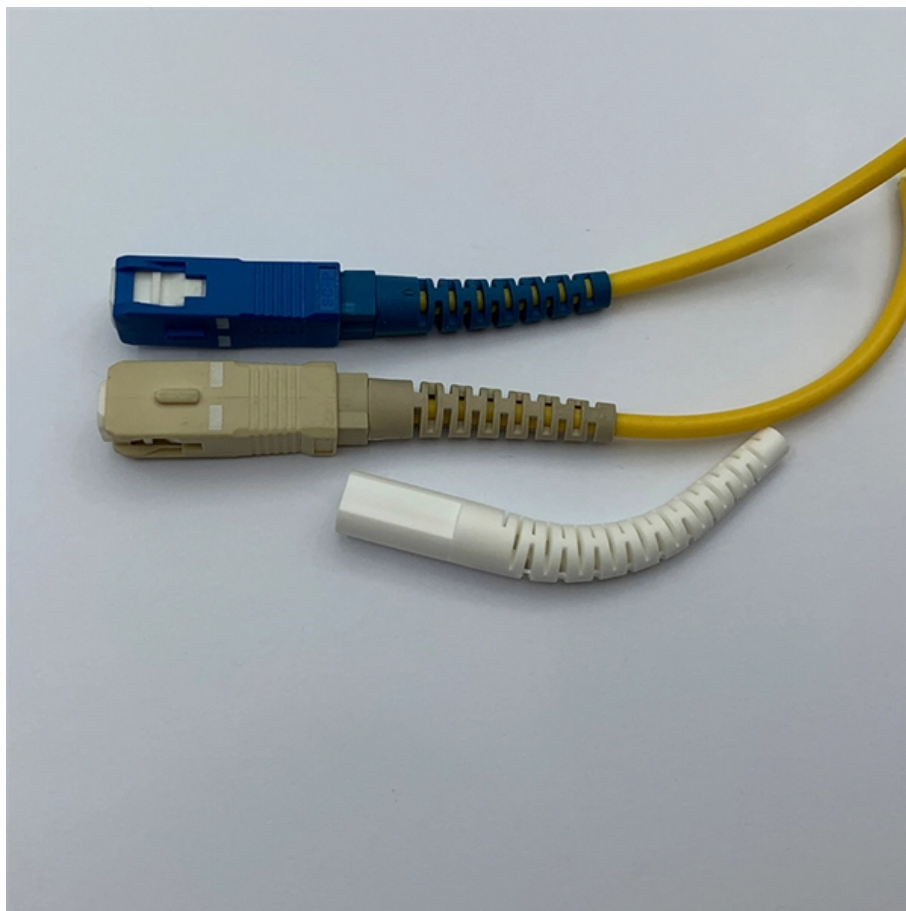

# **OEM ODF patch panel 8-core**

## OEM ODF patch panel 8-core

---

### Fiber Patch Panel 8 Port Wall Mount Mini ODF

The 8-Port Wall Mount Mini ODF Fiber Patch Panel, lightweight and compact, is perfect for FTTH applications. It securely connects and protects fiber cables and