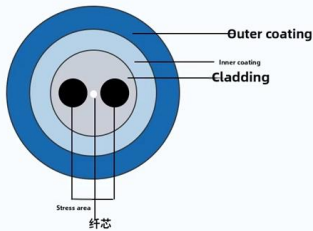

Maintain the performance of polarization maintaining fiber

- Accurate refractive index distribution
- Good longitudinal uniformity
- Optical fiber environment performance is stable
- The cross-sectional area has good symmetry