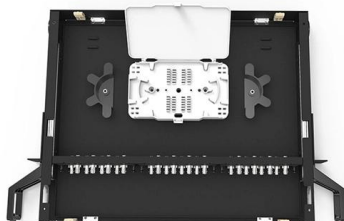

What is Optical Distribution Frame in Telecom Networking

ODF serve as centralized points for connecting, splicing and distributing optical signals in data centers and other telecom network parts.