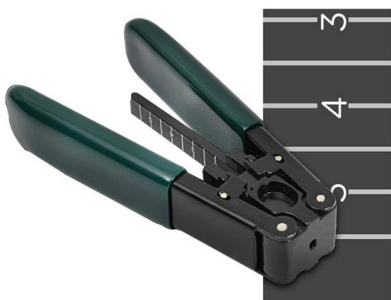

Optical Distribution Frames (ODF) , Melbye

Optical Distribution Frames (ODF) Optical Distribution Frames (ODFs) are used for terminating fiber optic cables. Usually mounted in 19´ racks or cabinets. Available