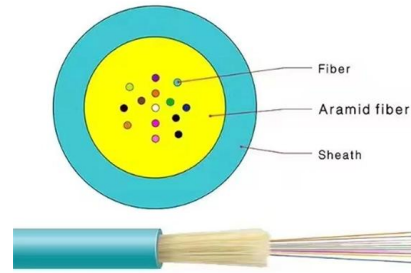

### Cable Ladders

Explore Spina Group cable ladder trays -- galvanised, stainless, and aluminium systems designed for industrial cable installations with durable performance.

OM1 Fiber Patch Cable Family

### Tray and Ladder Sizing by Cable Capacity Calculator - IEC

Calculate tray and ladder sizes by cable capacity with our IEC-compliant calculator for efficient and accurate electrical installations.

These products are designed to carry heavier cable loads compared to the standard perforated cable trays. This product group offers easiness in vertical applications.