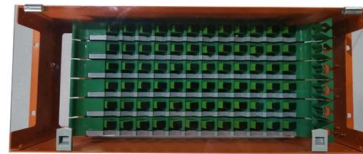

Eurostrut Cable Trays , cable tray, cable route and

Cable trays for industrial and marine use. Includes distribution trays, cable routes and NATO-type models. Request a quote directly via our webshop.