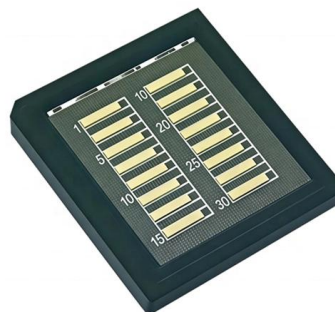

Our Range of Cable Trays and Accessories , Nordic Wire Tray

Our team of experts can help you choose the right cable ladder to suit your application and installation environment. Whether it's handling thin or thick cables, requiring flexibility or needing extra load