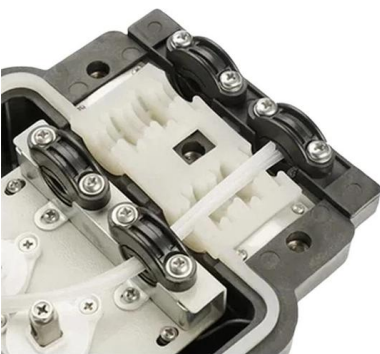

4 Core Fiber Optic Terminal Box