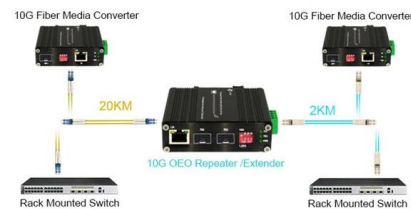

4 Cores Fiber Terminal Box Fiber Splitter Box FTB

4 Cores Fiber Terminal Box Fiber Splitter Box The 4 cores FTB product is designed for small capacity communication system, Wall mounted installation. The FTB is composed of two parts, one links with