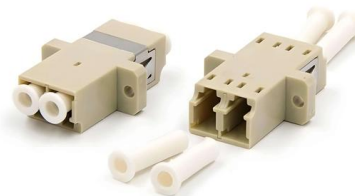

4 Port SC Fiber Termination Box, 4 Cores Splice

This 100*83*30mm 4 port ftth termination box is sc/lc fiber wall outlet that provides fiber connectivity to your enterprise and home, ideal for wall mount and desktop