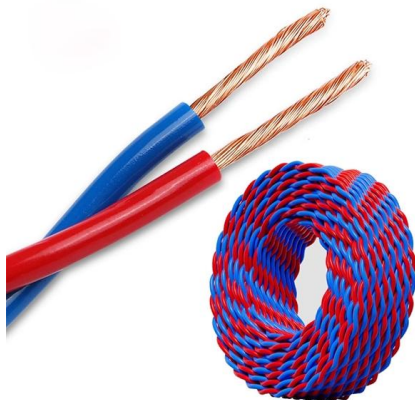

4 Core Terminal Box -SC/LC/FC 1 core 2 core 4C terminal box-JFOPT

DESCRIPTION JFFTB-04-A1 terminal box is designed for FTTH project, desk mounted or wall mounted. It can function optical fiber splicing, storage and patch cord connection.