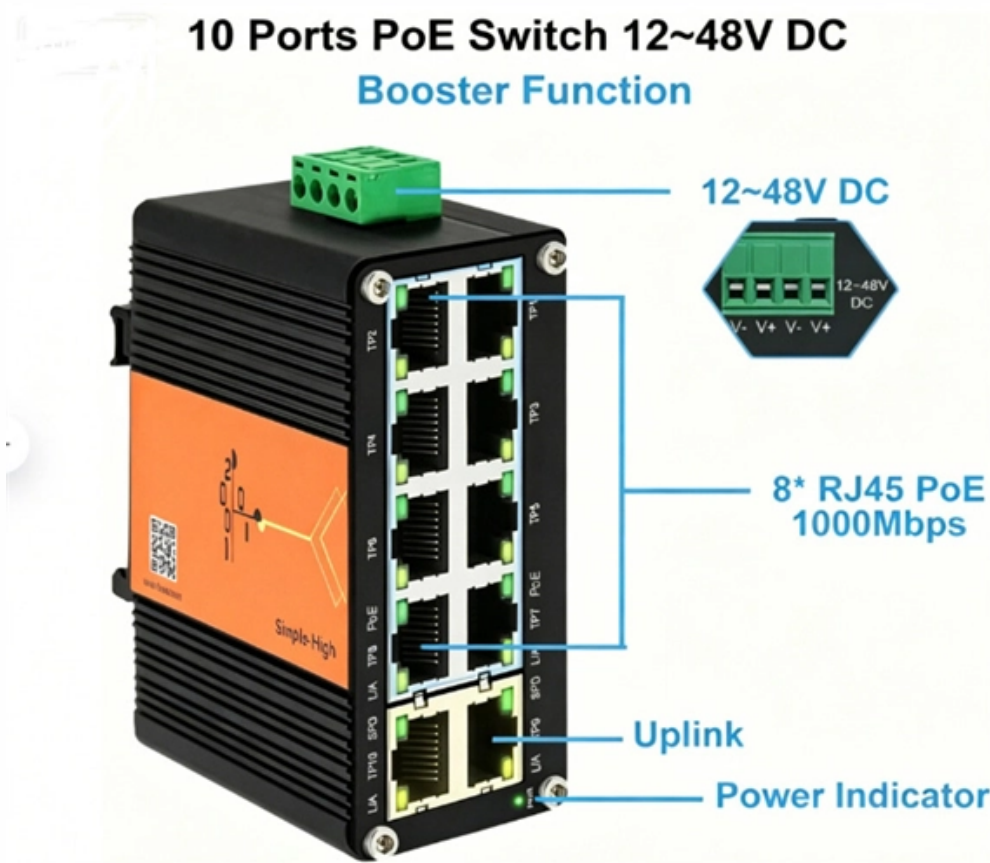

Norway FOB Terminal Box 4-core

Overview

This terminal box terminates up to 4-8 fiber optic cables, offers spaces for splitters and up to 4/8 fusions, allocates 4 SC adapters and working under both indoor and outdoor environments. 4 Port Fiber Termination Box is designed for FTTD (Fiber to the Desktop) system applications. It serves as an indoor fiber outlet, connecting drop cables to end-user devices and ensuring stable, high-speed optical.

4 Port SC Fiber Termination Box, 4 Cores Splice

This fiber wall outlet features 4 adapter ports compatible with SC or LC connectors, supporting up to 4-core or 8-core fiber splicing and termination.

BIA-004A 4 Cores Optical Fiber Outlet Box

FTTH 4 core Fiber Optic Terminal Box
Description: The equipment is used as a termination point for the feeder cable to connect with drop cable in FTTx

high quality 4 cores indoor fiber optic terminal box

Product Description Product Description high quality 4 cores indoor fiber optic terminal box White 4 core fiber cable terminal box 1,Description: The equipment is used as a termination point for the feeder