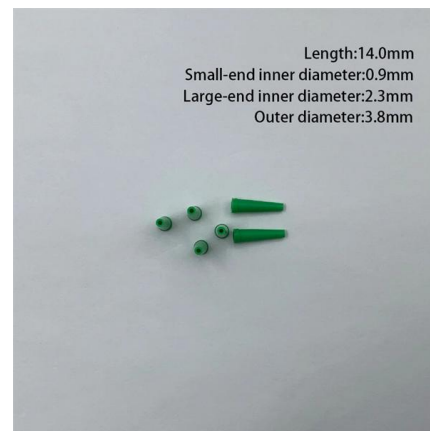

4 Core Terminal Box -SC/LC/FC 1 core 2 core 4C terminal box-JFOPT

DESCRIPTION JFFTB-04-A1 terminal box is designed for FTTH project, desk mounted or wall mounted. It can function optical fiber splicing, storage and patch cord connection.