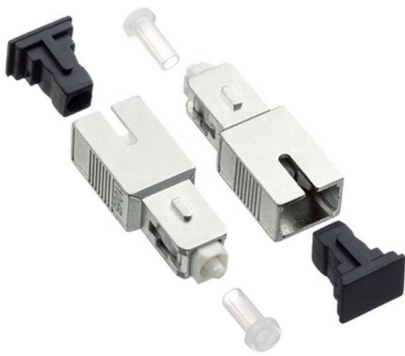

Fiber Optic Distribution Box 4 Core Fiber Optic Terminal

& gt; Product Overview The equipment is widely used as a termination point for the feeder cable to connect with drop cable. The fiber splicing, splitting, distribution