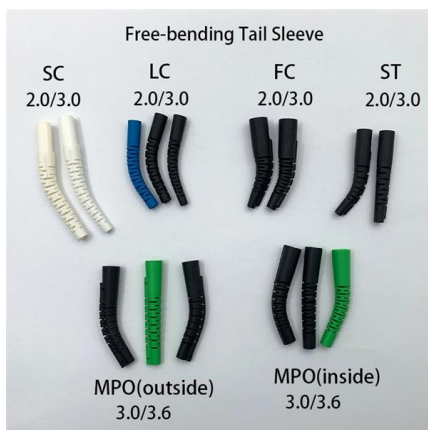

BIBILED's P10 Outdoor LED Display Has Been Shipped

Global Quality Standard with CE, EMC, LVD, FCC, UL Certificated. Overseas Customer in 90 Countries in The World. Any questions about the