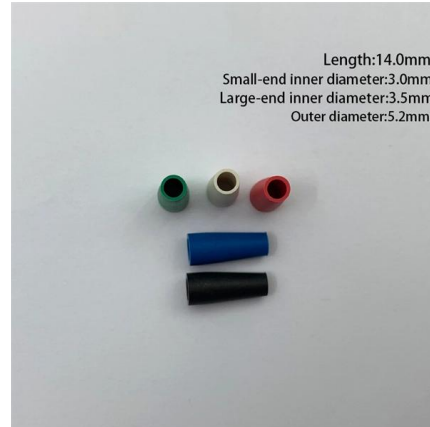

12 Way Weatherproof Distribution Box

Weatherproof distribution boxes with hinged lids, made from Glass Reinforced Polyester.

Surface-mounted junction boxes and accessories

Junction boxes for dry and wet spaces. The junction boxes are supplemented by a wide range of optional equipment, making installation quick and easy.

Waterproof Box

Whether you need a waterproof distribution box, an aluminium waterproof box, a plastic waterproof box or a fibreglass box, saipwell can provide them all,