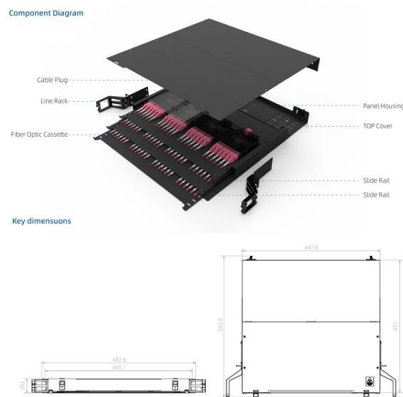

IP68 waterproof junction boxes

IP68 TERMINAL JUNCTION BOXES, SURFACE
MOUNTING, COMPLETE WITH