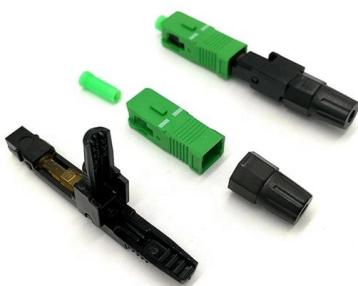

### Waterproof Junction Box IP65 - Buy Online for Outdoor

Secure your connections with our Waterproof Junction Box - Double Entry IP65. Durable, easy to install, perfect for indoor/outdoor use. Shop Now!