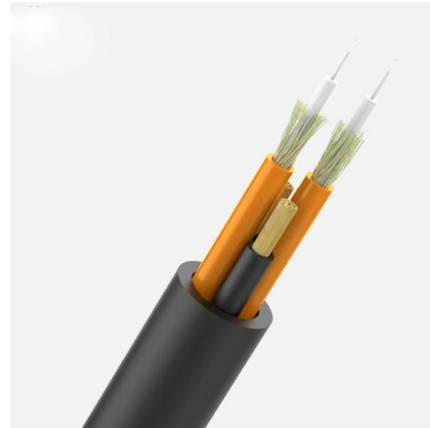

Distribution switch control equipment Manufacturer, Waterproof Box

Distribution switch control equipment Supplier,
Waterproof Box, Junction Box Manufacturers/
Suppliers - Yueqing Jiami Electric Co., Ltd.