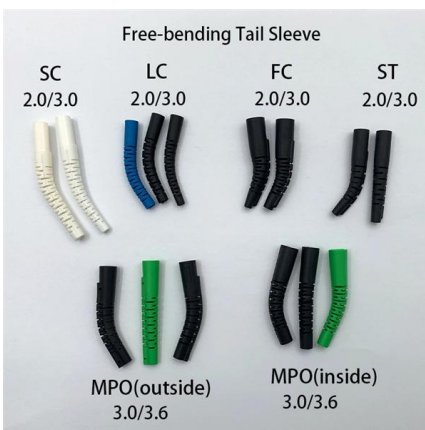

Decorative Cover Panel For Electrical Boxes No Drilling Required

No Drilling Required This decorative cover plate does not require any drilling, making it easy to install and remove as needed. Versatile Use Ideal for various environments, this cover plate can be used in