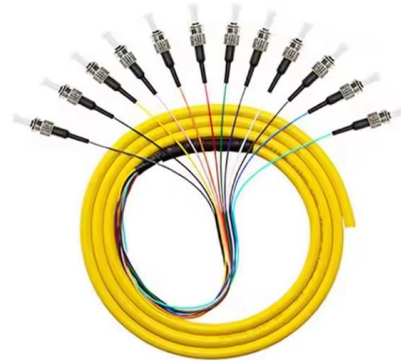

Indoor Electrical Distribution Box Cover, Decorative Wall Cover for

SZITW Indoor Electrical Distribution Box Cover, Decorative Wall Cover for Meter Boxes, Removable and No Drilling, Decorative Housing for Home Electrical Distribution Boxes