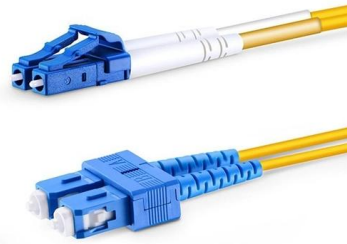

The Waterproof Electrical Distribution Box, with its high-definition transparent cover, is a transparent panel that not only allows for easy monitoring of the internal

Distribution board cover

Plastic covers are quite often the most used kind of the distribution board cover. As a result of their durability, water resistance, and lightweight nature, they are preferably used.