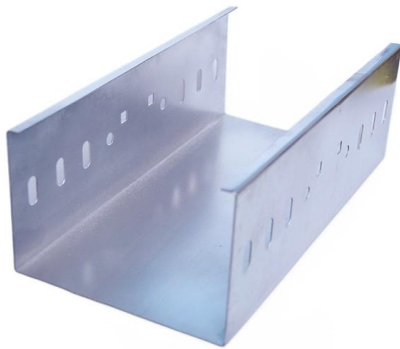

6 Way MCB Distribution Box Cover Waterproof Plastic

6 way Electric Waterproof Transparent Contact Protection power Window Hood Cover IP67 three phase Cover mcb window Switch Distribution Box. The 6 way