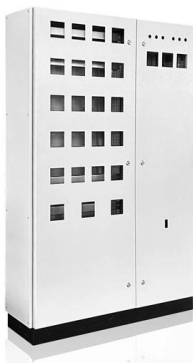

IP65 Waterproof Distribution Protection Box, ABS Plastic

This distribution box is designed for 5 8 12 15 18ways circuit breaker,Not 1 2 4 7 way distribution box can be widely used for both indoor and outdoor applications. ?Easy to Install and Openable Clear Cover

Distribution Boxes - Reliable Electric Pakistan

Reliable Electric is offering Distributions Boxes, these are suitable for various Residential, Commercial, Industrial buildings, industrial applications,Home

New 2023 Creamy Style Electric Meter Box Cover Nordic Decorative

New 2023 Creamy Style Electric Meter Box Cover Nordic Decorative Painting No Drilling Required Power Distribution Box Artwork

Waterproof Electrical Distribution Box, SHPN Series

The Waterproof Electrical Distribution Box, with its high-definition transparent cover, is a transparent panel that not only allows for easy monitoring of the internal