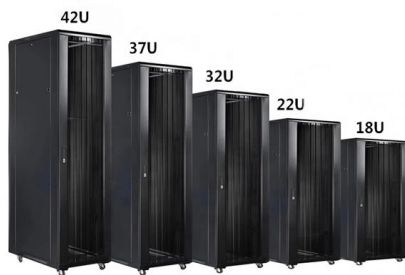

Jiye Box Indoor Distribution Box Household Indoor Distribution

Model: 80 * 70 * 60 * 50 * 40 * 30 * 25 * 20 * 15
Place Of Origin: Mainland China Outer Size:
400x300x200mm - Buy Jiye Box Indoor
Distribution Box Household Indoor Distribution
Cabinet