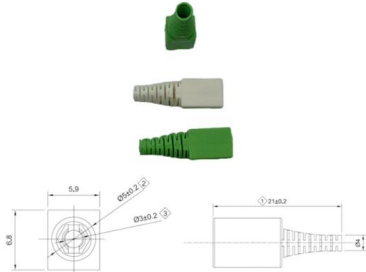

2x2 Bismuth-Oxide-Fiber Based Crossbar Switch for All-Optical Switching

We demonstrate an optically controlled 2x2 Crossbar switch suitable for all-optical switching architectures. The switch is based on an Ultrafast Nonlinear Interferometer (UNI) configuration and