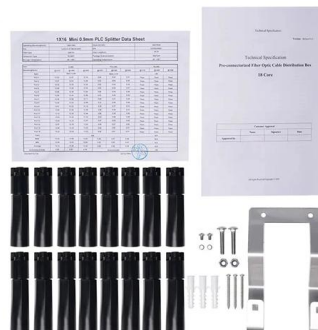

Optical Switching Technologies in All-Optical Communication

Optical Switch (OS) is a device with one or more selectable transmission windows that can perform mutual conversion or logical operations on optical signals in an optical transmission line or integrated