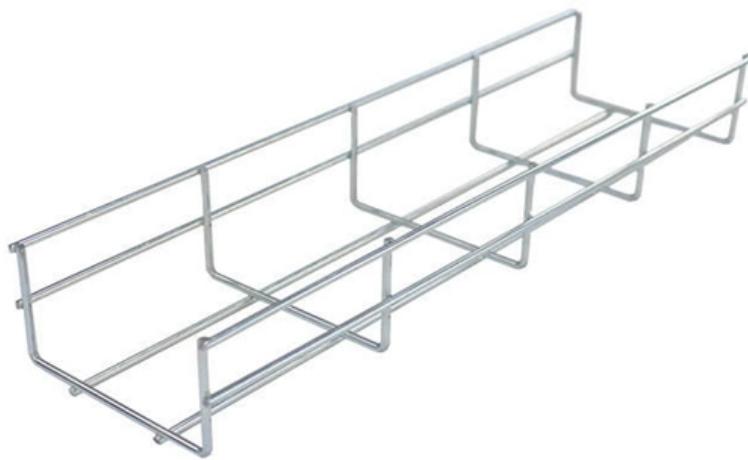

# **New Zealand stainless steel cable trays are available in a full range of specifications**

## New Zealand stainless steel cable trays are available in a full range

### Pre-Terminated Patch Panel

- Standard 19" width
- Max 144 fibers in 1U
- MPO/Fusion Dual-Purpose

Removable Cable Management Tray

Transparent Front Cover

High-Quality Matte Coated Steel

### Stainless Steel Wire Mesh Trays

Stainless Steel Wire Mesh Trays SEP Wire mesh trays have a standard length of 3metres with side walls of 60mm. Manufactured from Grade