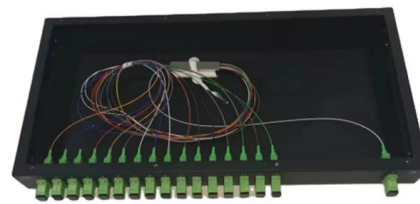

### Pre-Terminated Patch Panel

- Standard 19" width
- Max 144 fibers in 1U
- MPO/Fusion Dual-Purpose

Removable Cable Management Tray

Transparent Front Cover

High-Quality Matte Coated Steel

### Stainless Steel Wire Mesh Trays

Stainless Steel Wire Mesh Trays SEP Wire mesh trays have a standard length of 3metres with side walls of 60mm. Manufactured from Grade

### Cable Tray EzyTray

Steel & Tube offer a full range of cable trays and cable ladders suitable for all cable containment, and additionally can provide full take-offs from plans through to a

## What Is A Cable Tray? 5 Types Of Cable Trays

A cable tray is a structural system used to support and manage electrical cables in various settings, such as industrial, commercial, and residential environments.