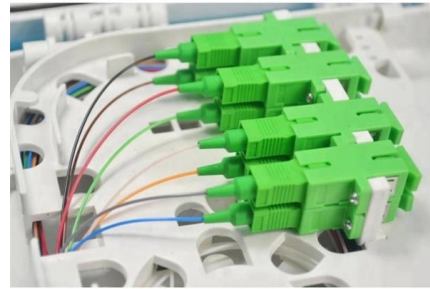

Durable Cable

Stern Cable Trays offer strong, easy-to-install cable management for electrical & data cabling. Durable steel trays for commercial & industrial projects. Buy online now

Electrical Cable Tray , Electrical Cable Tray

The best quality electrical cable tray manufacturer in New Zealand and Australia at affordable cost is A.E. Tilley Ltd.

Product Specifications: CABLE TRAY

FDG CABLE TRAY FDG Cable Tray is designed to continuously support cable systems including; Power, Data, and Audio Visual. A quick and easy system to install without the need for specialised