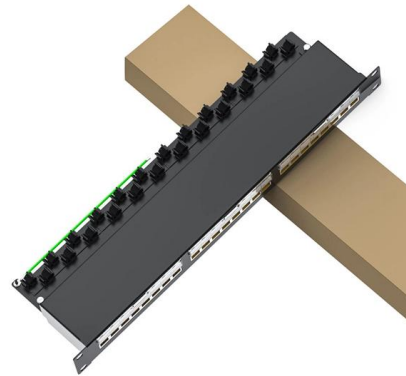

Stainless Steel Cable Tray

Stainless steel cable trays are made of 304, 316 grade stainless steel, which are designed into channel style, ladder style, perforated style. Stainless steel cable