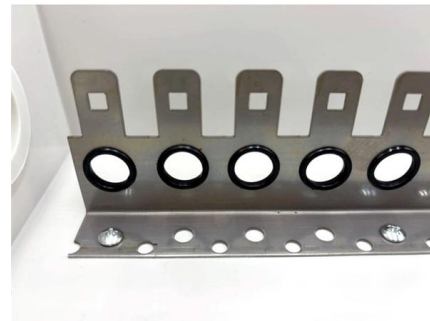

IP67 Junction Boxes

Full 'Plug and Play' Electrical Systems, including fully loaded Cable assembly and Custom Enclosures / 19" Racking. Buy Online - IP66, IP67, IP68 and Waterproof Enclosures