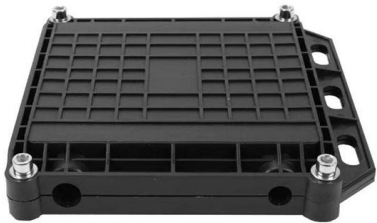

Meter Boxes , Meterboxes & Circuit Breakers

Online electrical suppliers of NZ Standards compliant outdoor meter boxes and flashing kits, domestic fuse boxes (switchboards), switches and sockets.