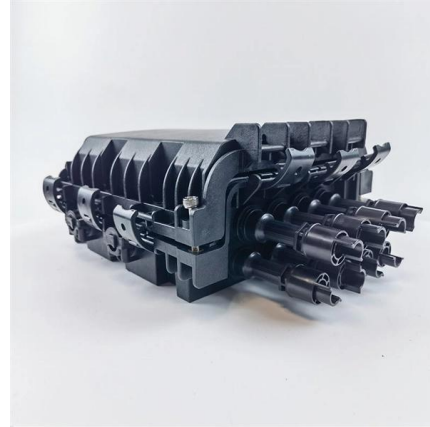

42U Racks , 42U Server Cabinets , Server Room Environments

42U Racks and Server Cabinets Explore the range of 42U server racks and floor standing data cabinets from Server Room Environments with models ranging from low-cost racks designed for computer

42U Floor Standing Server Rack Cabinet

Explore the 42U floor standing server rack cabinet with a modular design and wheels for easy mobility. Perfect for secure data management.

Eaton REC Series IT Rack 42U/47U

42U & 47U Eaton's REC Series IT racks deliver essential storage and protection for critical IT equipment in small, medium and large data center applications.