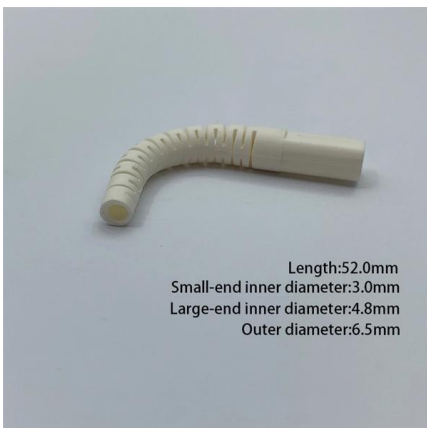

## Overview

---

MDC42UR2KACI - EcoStruxure Micro Data Center, with 42U rack, 2 kW Panel AC cooling, 230V, 50/60 Hz, 2100H x 1130W x 1200D mm. Thanks to unsurpassed reliability, efficient use of energy, cost-effectiveness, potential for expansion, and sheer power, the modular rack system offers stable data storage along with peace of mind for data center owners who look ahead to the future of their businesses and of the industry as a. The Edge Data Centre is an innovative integrated data center infrastructure solution by Rittal, specifically designed for mission critical server room applications. A Fiber Distribution Cabinet is a modular enclosure that interfaces between feeder cables (high-capacity backbone fibers) and distribution cables (user-specific fibers), enabling seamless signal distribution and management. AZE's 42U 600mmWide x1200mmDeep server rack cabinet shall consist of welded and assembled steel frame construction, supporting computer server and data storage equipment by providing additional space at the rear for cable management and front-to-rear airflow solutions. With a 24 inch width and 24 inch depth (600mm x 600mm), this sturdy cabinet ensures that your equipment remains.

Length:52.0mm  
Small-end inner diameter:3.0mm  
Large-end inner diameter:4.8mm  
Outer diameter:6.5mm