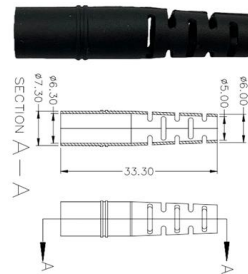

Cable Tray

All fasteners included. Available in 12RU, 18RU, 27RU, 38RU, 42RU and 45RU.
#post_excerptRacktech Castors attach directly to cabinet frame for extra stability

Cable Tray

View our range of products in Cable Tray. These include Cable Tray 150 x 50 x 3000 Galv - CT3, Cable Tray 150 x 50 x 3000 Pre Galv - CT3, Cable Tray 300 x 50 x 3000 Galv - CT3.