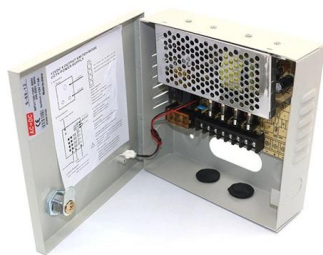

Home

Two way pallets Four way pallets Heavy duty pallets One way cheap skids Bins and Crates Cut to length timber Pallet Packaging Pallets packaging Auckland New

Cable Tray

View our range of products in Cable Tray. These include Cable Tray 150 x 50 x 3000 Galv - CT3, Cable Tray 150 x 50 x 3000 Pre Galv - CT3, Cable Tray 300 x 50 x 3000 Galv - CT3