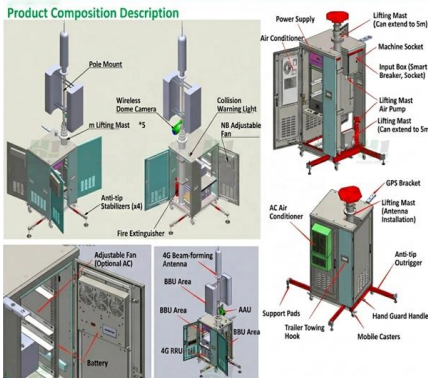

Instant Pallet Delivery Quote , Pallet Details , Interparcel New Zealand

Cheap pallet delivery from only $3.52. Get reliable and affordable pallet delivery services with Interparcel New Zealand. Ship pallets quickly and securely. Competitive rates, easy booking, and fast transit