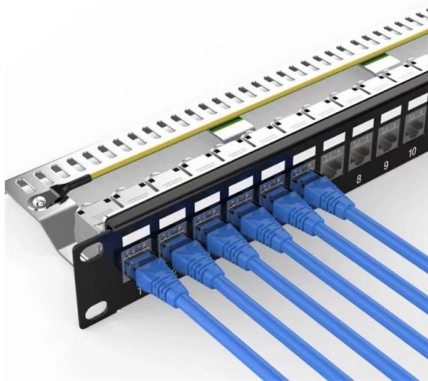

Cables New Zealand Ltd.

Offering a wide range of high-quality cables including instrumentation, power, and multi-core options for various applications in compliance with industry standards.