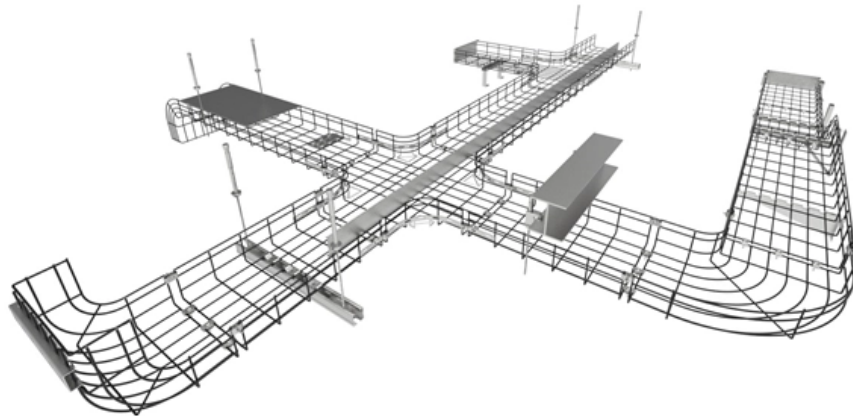

New Zealand Cable Tray Valves

New Zealand Cable Tray Valves

Cordtech , Cable Management Tray 2 Pack , Mitre10

Durable Metal Construction Open Architecture:
Provides Increased Ventilation & Easier Access
Free Move: Allows Cables To Freely Move To
Prevent Damage

Product Specifications: CABLE TRAY

FDG CABLE TRAY FDG Cable Tray is designed to continuously support cable systems including; Power, Data, and Audio Visual. A quick and easy system to install without the need for specialised

Stainless Steel Wire Mesh Trays

Stainless Steel Wire Mesh Trays SEP Wire mesh trays have a standard length of 3metres with side walls of 60mm. Manufactured from Grade

Cable Tray Manufacturers In New Zealand, Electrical Cable Tray