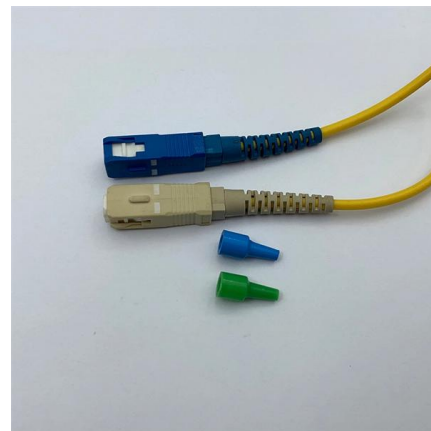

Cable Mesh Tray , Legrand New Zealand

Cable Mesh Tray Home Products Cable Management Over-Head Cable Management Cable Mesh Tray Sort by View Show