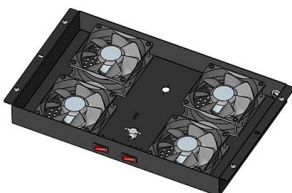

Equip Supply Ltd , Equip Supply

Our online store features Studbite and Cable Tray, Seismic Restraints, Strut and Hanging Supports, Fasteners, Fixings, Duct Accessories, and more, all available to order 24/7, with prompt delivery and