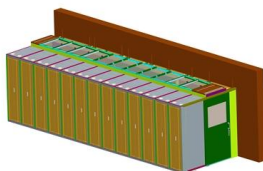

Fiber Patch Cables Explained 2025: Types, Connectors,

Choosing the wrong type of patch cable can cause signal loss, downtime, or higher costs. This guide explains what fiber patch cables are, their