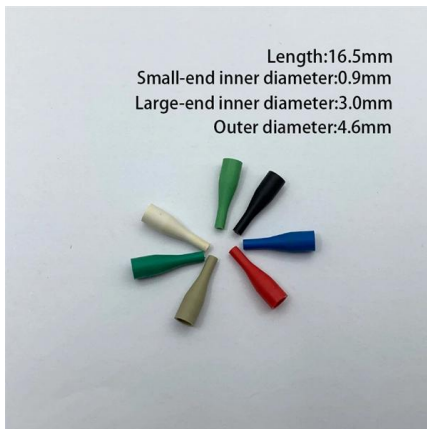

Ultimate Guide to Fiber-Optic Patch Cables: Types, Selection, and

Choosing the right cable thus boils down to educating oneself about fiber optic patch cable types, their applications, and how to maintain them. This guide will cover fiber optic patch