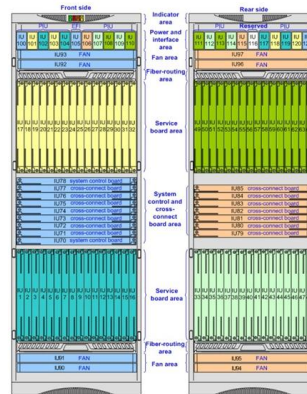

Patch cords from Panduit support network applications in main, horizontal, and equipment distribution areas and are available in riser (OFNR),

How to Choose the Suitable Number of Fiber Cores for

When planning your fiber optic network, various factors must be evaluated to ensure optimal performance and scalability. The following sections

MPO OM3 12/24 Core Fiber Optical Patch Cord with

Product Description MPO/MTP trunk cables are used to interconnect cassettes, panels or ruggedized MPO fan-outs, spanning MDA, HAD and EDA zones, and

Fiber 24 core MPO Single Mode fiber optic patch cord

The three polarity methods Type A, Type B and Type C are used to guarantee the right bi-directional allocation.

MPO Fiber Optic Patch Cords: The Core Component of

An MPO patch cord consists of three main parts: -
MPO Connector: A rectangular pluggable connector manufactured using a precision injection